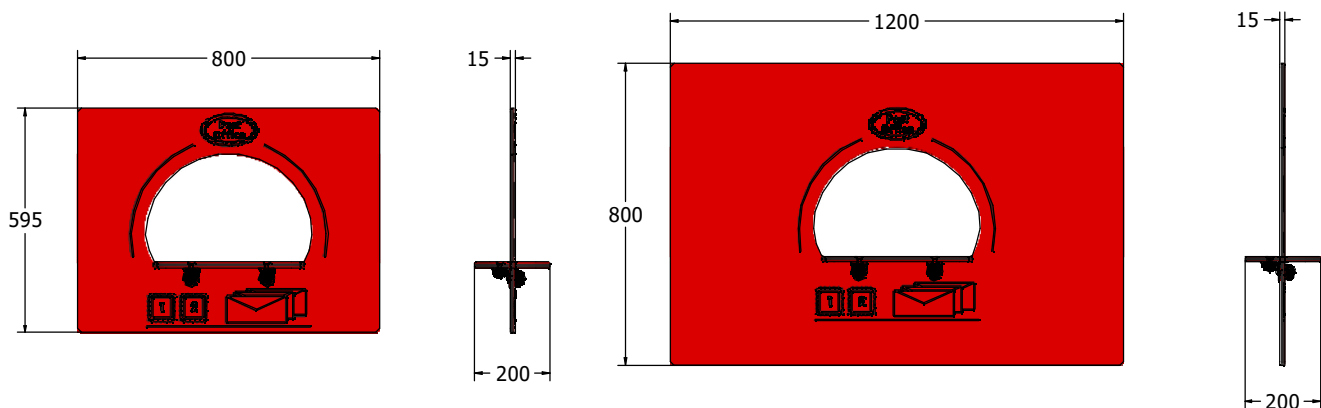

DIMENSIONS

FIPOST6 Standard Panel
FIPOST6-AL-WP Panel with Alu Posts

FIPOST3 Standard Panel
FIPOST3-AL-WP Panel with Alu Posts

TECHNICAL

Age Range: 2+ Years
Largest Part: FIPOST6 - 595 x 800 x 200mm
Total Weight: FIPOST6 - 8kg
Surfacing: N/A

Age Range: 2+ Years
Largest Part: FIPOST3 - 800 x 1200 x 200mm
Total Weight: FIPOST3 - 18kg
Surfacing: N/A

IMPORTANT: you must specify the colour option you require at the time of order if it is different from the colour listed/shown above, requirements are subject to availability at the time of order