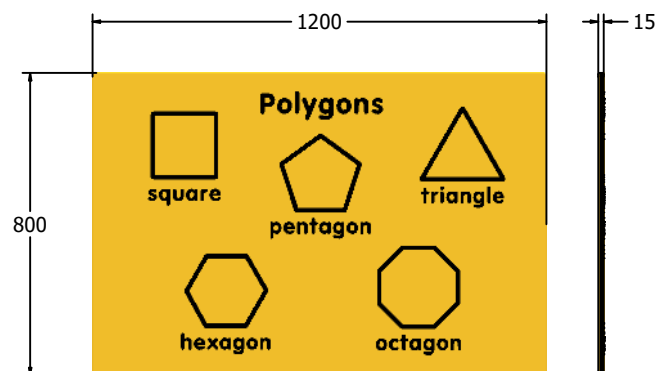

FIPOLYGON3
FIPOLYGON3-AL-WP

Standard Panel
Panel with Alu Posts

TECHNICAL

Age Range: 2+ Years
Largest Part: FIPOLYGON6 - 595 x 800 x 15mm
Total Weight: FIPOLYGON6 - 7kg
Surfacing: N/A

Age Range: 2+ Years
Largest Part: FIPOLYGON3 - 800 x 1200 x 15mm
Total Weight: FIPOLYGON3 - 13.5kg
Surfacing: N/A

IMPORTANT: you must specify the colour option you require at the time of order if it is different from the colour listed/shown above, requirements are subject to availability at the time of order