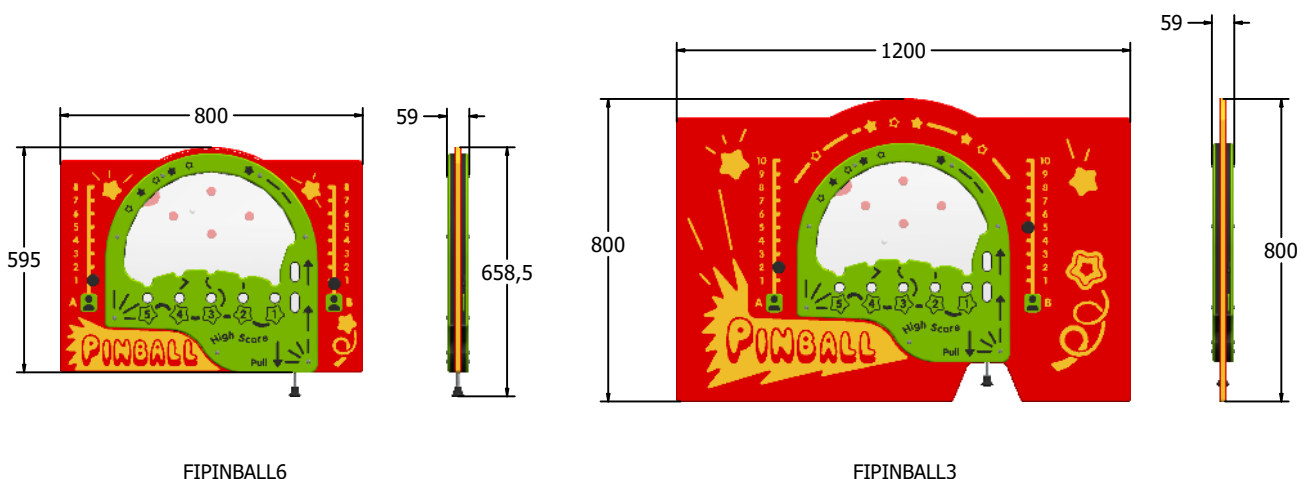

Product Information

FIPINBALL - Pinball Play Panel

BS EN 1176 - Designed to British & European Standards

MATERIALS

Panel - Two Colour High Density Polyethylene (HDPE)

SUPPLY METHOD

Panel - Pre-assembled singular panel

DIMENSIONS

TECHNICAL

Age Range: 2+ Years
 Largest Part: FIPINBALL6 - 658.5 x 800 x 59mm
 Total Weight: FIPINBALL6 - 13kg
 Surfacing: N/A

Age Range: 2+ Years
 Largest Part: FIPINBALL3 - 800 x 1200 x 59mm
 Total Weight: FIPINBALL3 - 21kg
 Surfacing: N/A