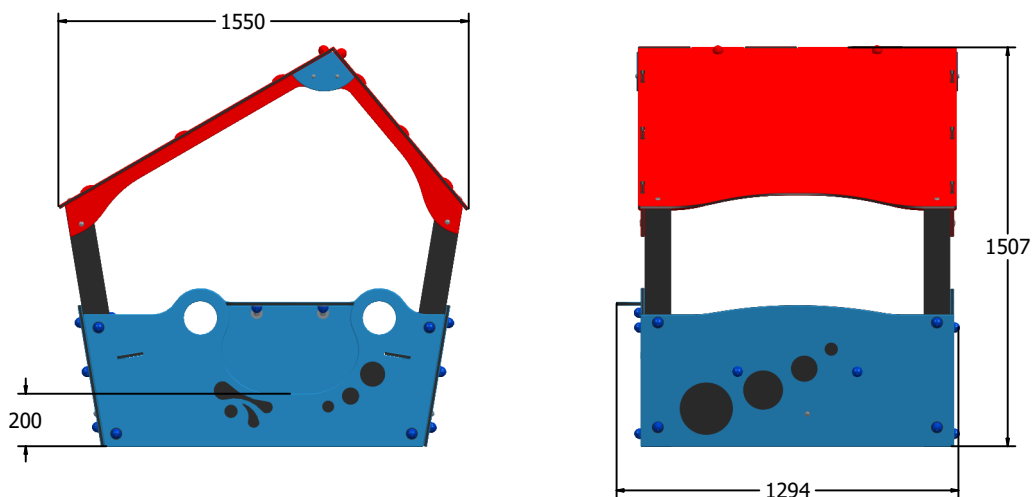

Play Hut - Fully assembled

FEATURES

SHELTER - Roof provides cover from the elements

SOCIAL - Shop Counter Role-Play

Rear shop counter to promote interactive roleplay

Surface below ground fixing sold separately

DIMENSIONS

TECHNICAL

Age Range:	2+ Years
Largest Part:	Play Hut Assembly - 1550 x 1294 x 1507mm
Total Weight:	114kg Approx.
Surfacing:	N/A

IMPORTANT: you must specify the colour option you require at the time of order if it is different from the colour listed/shown above, requirements are subject to availability at the time of order