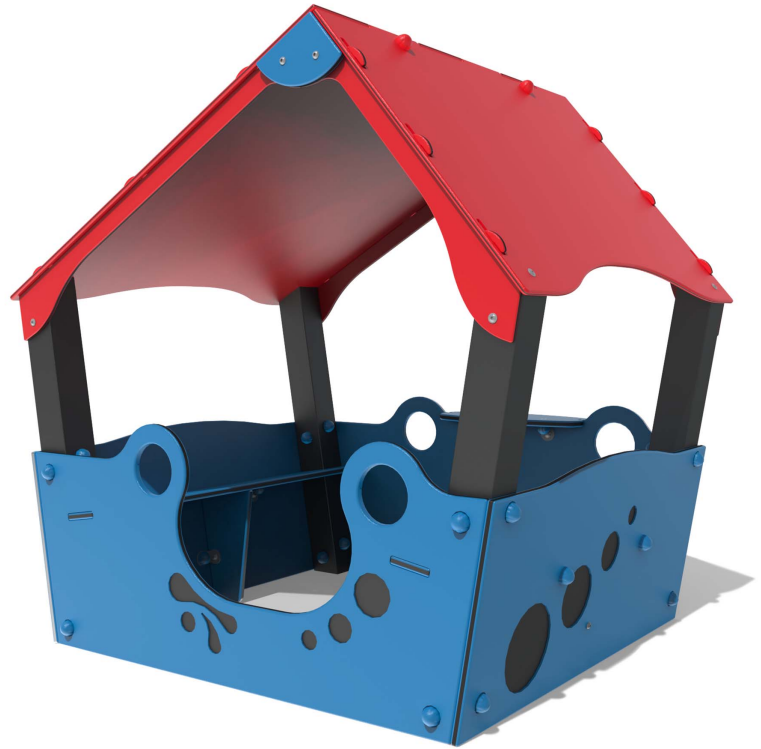

Product Information

FIPHUT - Play Hut

BS EN 1176 - Designed to British & European Standards

MATERIALS

Panels - High Density Polyethylene (HDPE)

Recycled Posts - Recycled plastic with a textured finish

SUPPLY METHOD

Play Hut - Fully assembled

FEATURES

SHELTER - Roof provides cover from the elements

SOCIAL - Shop Counter Role-Play

Rear shop counter to promote interactive roleplay

Surface below ground fixing sold separately

DIMENSIONS

TECHNICAL

Age Range:	2+ Years
Largest Part:	Play Hut Assembly - 1550 x 1294 x 1507mm
Total Weight:	114kg Approx.
Surfacing:	N/A

IMPORTANT: you must specify the colour option you require at the time of order if it is different from the colour listed/shown above, requirements are subject to availability at the time of order