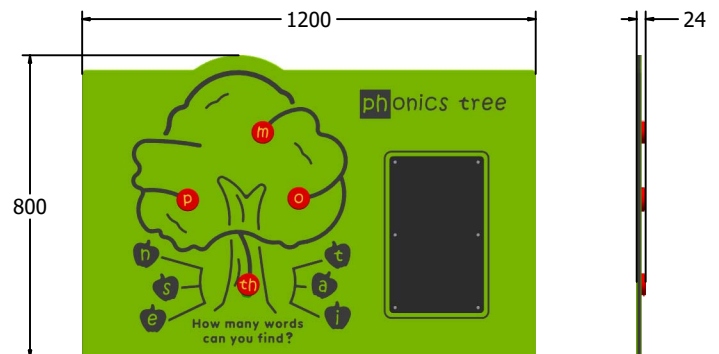

FEATURES

 **INCLUSIVE** - Activities positioned at easily accessible height

 **SLIDERS** - Make words with counters

 **DRAW** - Chalkboard activity

DIMENSIONS

FIPHONTREE6
FIPHONTREE6-AL-WP Standard Panel
Panel with Alu Posts

FIPHONTREE3
FIPHONTREE3-AL-WP Standard Panel
Panel with Alu Posts

TECHNICAL

Age Range: 2+ Years
Largest Part: FIPHONTREE6 - 595 x 800 x 24mm
Total Weight: FIPHONTREE6 - 6.5kg
Surfacing: N/A

Age Range: 2+ Years
Largest Part: FIPHONTREE3 - 800 x 1200 x 24mm
Total Weight: FIPHONTREE3 - 12kg
Surfacing: N/A