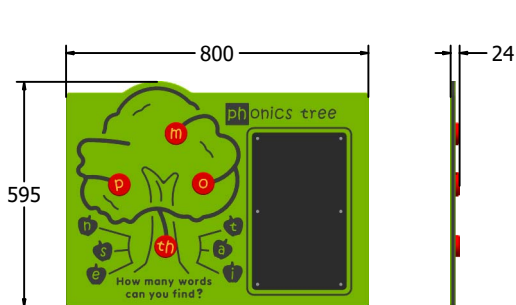

Product Information

FIPHONTREE - Phonics Tree Play Panel

BS EN 1176 - Designed to British & European Standards

MATERIALS

Panel - Two Colour  High Density Polyethylene (HDPE)

SUPPLY METHOD

Panel - Pre-assembled singular panel

FEATURES

 **INCLUSIVE** - Activities positioned at easily accessible height

 **SLIDERS** - Make words with counters

 **DRAW** - Chalkboard activity

DIMENSIONS

FIPHONTREE6
FIPHONTREE6-AL-WP Standard Panel
Panel with Alu Posts

FIPHONTREE3
FIPHONTREE3-AL-WP Standard Panel
Panel with Alu Posts

TECHNICAL

Age Range: 2+ Years
Largest Part: FIPHONTREE6 - 595 x 800 x 24mm
Total Weight: FIPHONTREE6 - 6.5kg
Surfacing: N/A

Age Range: 2+ Years
Largest Part: FIPHONTREE3 - 800 x 1200 x 24mm
Total Weight: FIPHONTREE3 - 12kg
Surfacing: N/A