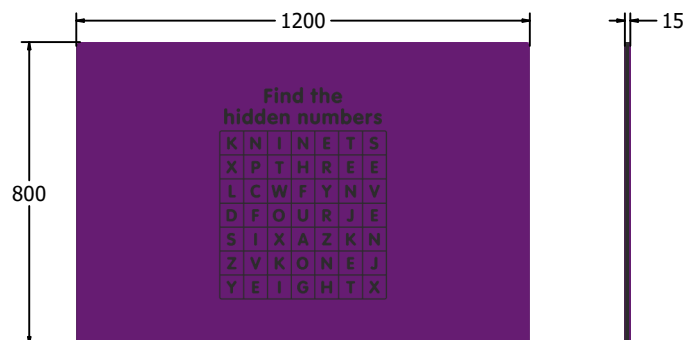

FEATURES

 **TOUCH** - Tactile design

 **LETTERS** - Word search puzzle

 **INCLUSIVE** - Activity positioned at accessible height

DIMENSIONS

FINUMSEARCH6 Standard Panel
FINUMSEARCH6-AL-WP Panel with Alu Posts

FINUMSEARCH3 Standard Panel
FINUMSEARCH3-AL-WP Panel with Alu Posts

TECHNICAL

Age Range: 2+ Years
Largest Part: FINUMSEARCH6 - 595 x 800 x 15mm
Total Weight: FINUMSEARCH6 - 6.7kg
Surfacing: N/A

Age Range: 2+ Years
Largest Part: FINUMSEARCH3 - 800 x 1200 x 15mm
Total Weight: FINUMSEARCH3 - 13.6kg
Surfacing: N/A