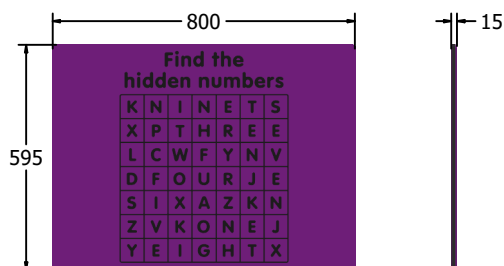

FEATURES

 **TOUCH** - Tactile design

 **LETTERS** - Word search puzzle

 **INCLUSIVE** - Activity positioned at accessible height

DIMENSIONS

FINUMSEARCH6 Standard Panel
FINUMSEARCH6-AL-WP Panel with Alu Posts

FINUMSEARCH3 Standard Panel
FINUMSEARCH3-AL-WP Panel with Alu Posts

TECHNICAL

Age Range: 2+ Years
Largest Part: FINUMSEARCH6 - 595 x 800 x 15mm
Total Weight: FINUMSEARCH6 - 6.7kg
Surfacing: N/A

Age Range: 2+ Years
Largest Part: FINUMSEARCH3 - 800 x 1200 x 15mm
Total Weight: FINUMSEARCH3 - 13.6kg
Surfacing: N/A