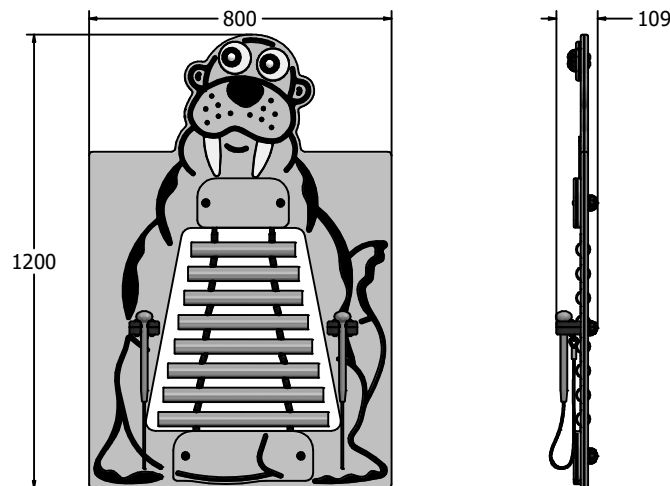

SUPPLY METHOD

Panel - Fully assembled

FEATURES

INCLUSIVE - Chimes positioned at easily accessible height

MUSICAL - Set of 8 musically tuned chimes

DIMENSIONS

FIMUTUBEWLR3	Standard Panel
FIMUTUBEWLR3-AL	Panel with Edge Slots for Alu Posts
FIMUTUBEWLR3-AL-WP	Panel with Alu Posts

TECHNICAL

Age Range: 2+ Years
Largest Part: FIMUTUBEWLR3 - 800 x 1200 x 109mm
Total Weight: FIMUTUBEWLR3 - 14kg Approx.
Surfacing: N/A

IMPORTANT: you must specify the colour option you require at the time of order if it is different from the colour listed/shown above, requirements are subject to availability at the time of order