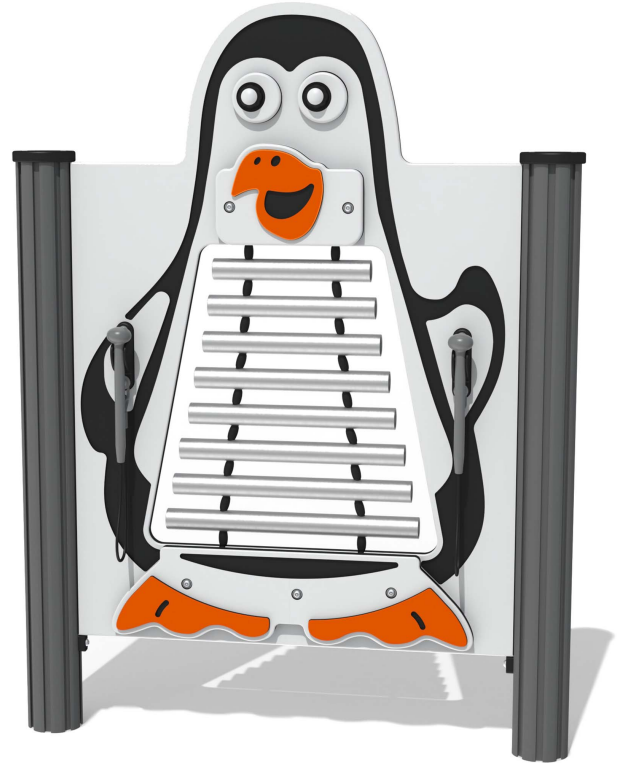

Product Information

FIMUTUBEFGN3 - Penguin Ally Tube Glockenspiel Play Panel

BS EN 1176 - Designed to British & European Standards

MATERIALS

Panels - Two Colour High Density Polyethylene (HDPE)

Chimes - Anodised aluminium with a brushed finish

SUPPLY METHOD

Panel - Fully assembled

FEATURES

INCLUSIVE - Chimes positioned at easily accessible height

MUSICAL - Set of 8 musically tuned chimes

DIMENSIONS

FIMUTUBEFGN3	Standard Panel
FIMUTUBEFGN3-AL	Panel with Edge Slots for Alu Posts
FIMUTUBEFGN3-AL-WP	Panel with Alu Posts

TECHNICAL

Age Range:	2+ Years
Largest Part:	FIMUTUBEFGN3 - 800 x 1129 x 110mm
Total Weight:	FIMUTUBEFGN3 - 14.5kg Approx.
Surfacing:	N/A

IMPORTANT: you must specify the colour option you require at the time of order if it is different from the colour listed/shown above, requirements are subject to availability at the time of order