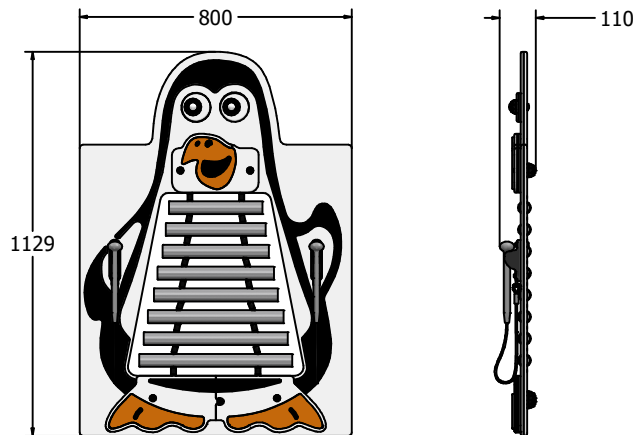

Product Information

FIMUTUBEFGN3 - Penguin Ally Tube Glockenspiel Play Panel

BS EN 1176 - Designed to British & European Standards

MATERIALS

Panels - Two Colour High Density Polyethylene (HDPE)

Chimes - Anodised aluminium with a brushed finish

SUPPLY METHOD

Panel - Fully assembled

FEATURES

INCLUSIVE - Chimes positioned at easily accessible height

MUSICAL - Set of 8 musically tuned chimes

DIMENSIONS

FIMUTUBEFGN3	Standard Panel
FIMUTUBEFGN3-AL	Panel with Edge Slots for Alu Posts
FIMUTUBEFGN3-AL-WP	Panel with Alu Posts

TECHNICAL

Age Range:	2+ Years
Largest Part:	FIMUTUBEFGN3 - 800 x 1129 x 110mm
Total Weight:	FIMUTUBEFGN3 - 14.5kg Approx.
Surfacing:	N/A

IMPORTANT: you must specify the colour option you require at the time of order if it is different from the colour listed/shown above, requirements are subject to availability at the time of order