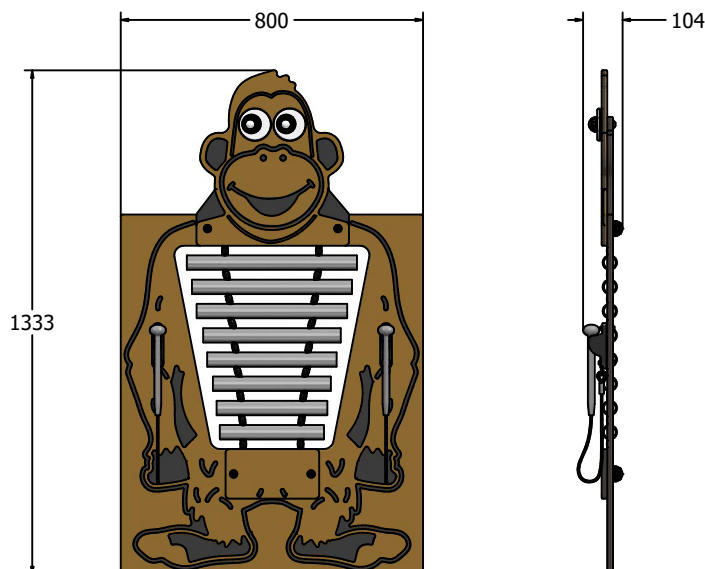

### SUPPLY METHOD

Panel - Fully assembled

### FEATURES

**INCLUSIVE** - Chimes positioned at easily accessible height

**MUSICAL** - Set of 8 musically tuned chimes

### DIMENSIONS

### TECHNICAL

**Age Range:** 2+ Years  
**Largest Part:** FIMUTUBEMKY3 - 800 x 1333 x 104mm  
**Total Weight:** FIMUTUBEMKY3 - 16kg Approx.  
**Surfacing:** N/A

IMPORTANT: you must specify the colour option you require at the time of order if it is different from the colour listed/shown above, requirements are subject to availability at the time of order