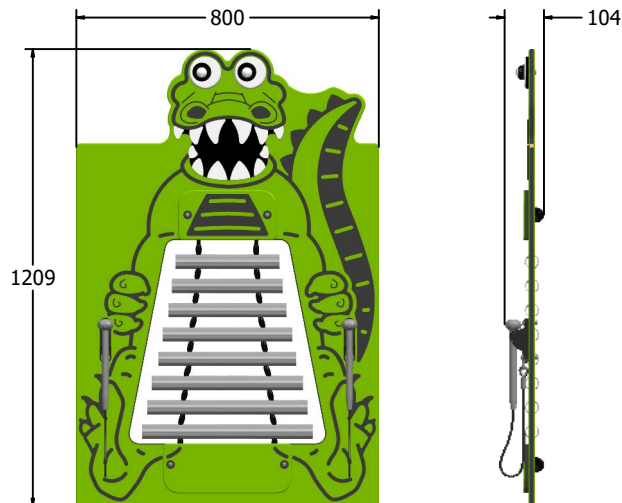

Product Information

FIMUTUBECRC3 - Crocodile Ally Tube Glockenspiel Play Panel

BS EN 1176 - Designed to British & European Standards

MATERIALS

Panels - Two Colour  High Density Polyethylene (HDPE)

Chimes - Anodised aluminium with a brushed finish

SUPPLY METHOD

Panel - Fully assembled

FEATURES

INCLUSIVE - Chimes positioned at easily accessible height

MUSICAL - Set of 8 musically tuned chimes

DIMENSIONS

FIMUTUBECRC3 Standard Panel
FIMUTUBECRC3-AL-WP Panel with Alu Posts

TECHNICAL

Age Range: 2+ Years
Largest Part: FIMUTUBECRC3 - 800 x 1209 x 104mm
Total Weight: FIMUTUBECRC3 - 14g Approx.
Surfacing: N/A

IMPORTANT: you must specify the colour option you require at the time of order if it is different from the colour listed/shown above, requirements are subject to availability at the time of order