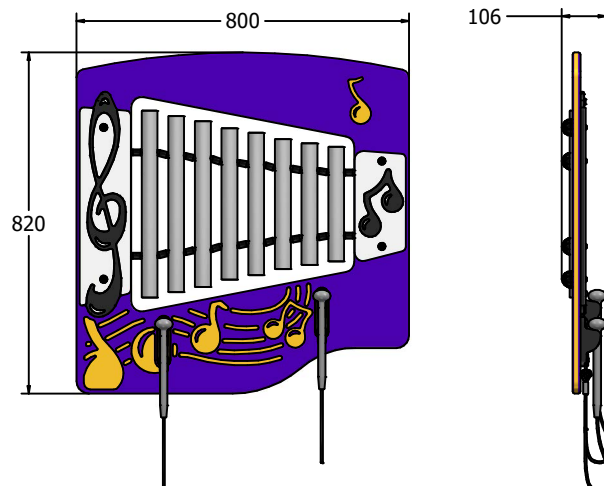

DIMENSIONS

FIMUTUBE3	Standard Panel
FIMUTUBE3-AL	Panel with Edge Slots for Alu Posts
FIMUTUBE3-AL-WP	Panel with Alu Posts

TECHNICAL

Age Range: 2+ Years
Largest Part: FIMUTUBE3 - 800 x 820 x 106mm
Total Weight: FIMUTUBE3 - 12kg
Surfacing: N/A

IMPORTANT: you must specify the colour option you require at the time of order if it is different from the colour listed/shown above, requirements are subject to availability at the time of order