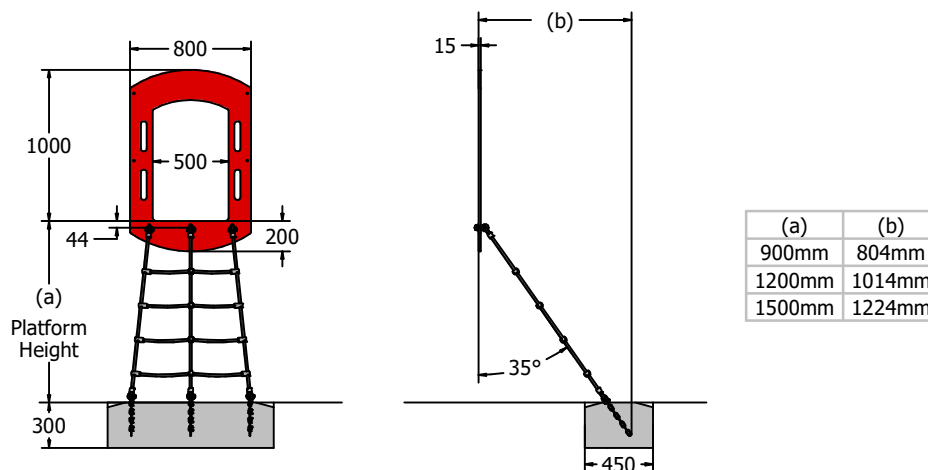

SUPPLY METHOD

Entry Panel & Scramble Net - Supplied separately with the fixings needed to attach to platform and each other
(Fixings to attach to posts **not included**.)

FEATURES

BALANCE - Scramble Net

Steel Core Ropes

FIMPSN900-15
(For 0.9m Platform)

FIMPSN1500-15
(For 1.5m Platform)

FIMPSN1200-15
(For 1.2m Platform)

DIMENSIONS

TECHNICAL

Age Range: 4+ Years
Largest Part: Net (a)+250mm x (b)
Heaviest Part: Entry Panel Approx. 7kg
Total Weight: Approx. (0.9m = 10.1kg), (1.2m = 11kg), (1.5m = 12kg)
Surfacing: 1.5m from the extents of the equipment with a critical fall height in excess of (a)