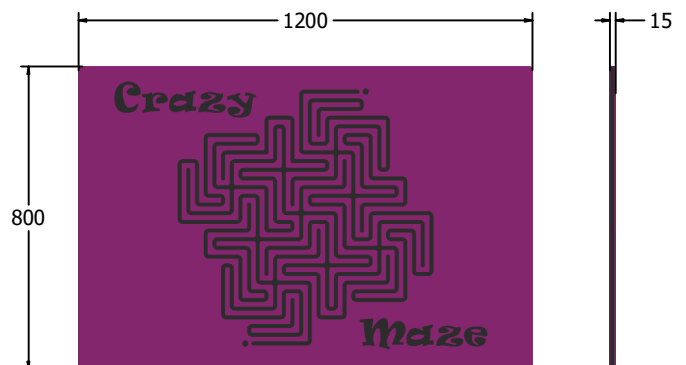

### SUPPLY METHOD

Panel - Singular panel

### FEATURES

 **INCLUSIVE** - Activity positioned at accessible height

 **TOUCH** - Tactile finger maze

### DIMENSIONS

FIMAZE26 Standard Panel  
FIMAZE26-AL-WP Panel with Alu Posts

FIMAZE23 Standard Panel  
FIMAZE23-AL-WP Panel with Alu Posts

### TECHNICAL

Age Range: 2+ Years  
Largest Part: FIMAZE26 - 595 x 800 x 15mm  
Total Weight: FIMAZE26 - 8.5kg  
Surfacing: N/A

Age Range: 2+ Years  
Largest Part: FIMAZE23 - 800 x 1200 x 15mm  
Total Weight: FIMAZE23 - 17kg  
Surfacing: N/A