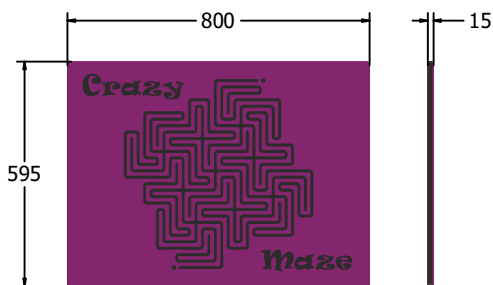

DIMENSIONS

FIMAZE26 Standard Panel
FIMAZE26-AL-WP Panel with Alu Posts