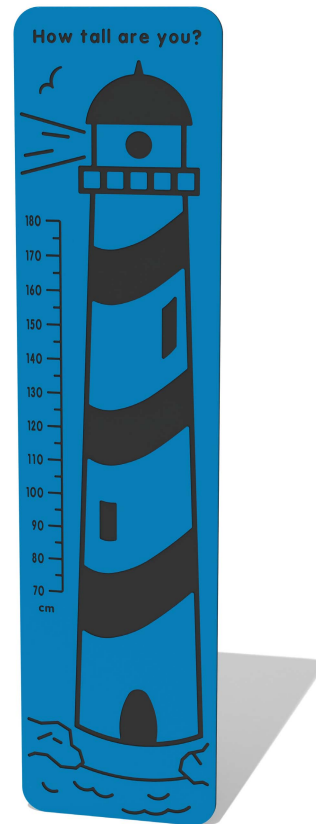

Product Information

FILIGHT15 - How Tall Are You Lighthouse

BS EN 1176 - Designed to British & European Standards

MATERIALS

Panels - Two Colour  High Density Polyethylene (HDPE)

SUPPLY METHOD

Panel - Singular panel

FEATURES

MEASURE - Measure how tall you are

DIMENSIONS

FILIGHT15

TECHNICAL

Age Range: 2+ Years
 Largest Part: FILIGHT15 - 600 x 2400 x 15mm
 Total Weight: FILIGHT15 - 20kg
 Surfacing: N/A

IMPORTANT: you must specify the colour option you require at the time of order if it is different from the colour listed/shown above, requirements are subject to availability at the time of order