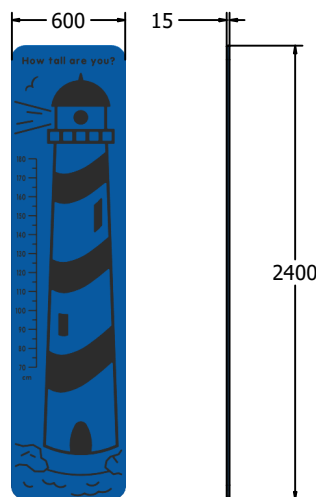

Product Information

FILIGHT15 - How Tall Are You Lighthouse

BS EN 1176 - Designed to British & European Standards

MATERIALS

Panels - Two Colour  High Density Polyethylene (HDPE)

SUPPLY METHOD

Panel - Singular panel

FEATURES

MEASURE - Measure how tall you are

DIMENSIONS

FILIGHT15

TECHNICAL

Age Range: 2+ Years
 Largest Part: FILIGHT15 - 600 x 2400 x 15mm
 Total Weight: FILIGHT15 - 20kg
 Surfacing: N/A

IMPORTANT: you must specify the colour option you require at the time of order if it is different from the colour listed/shown above, requirements are subject to availability at the time of order