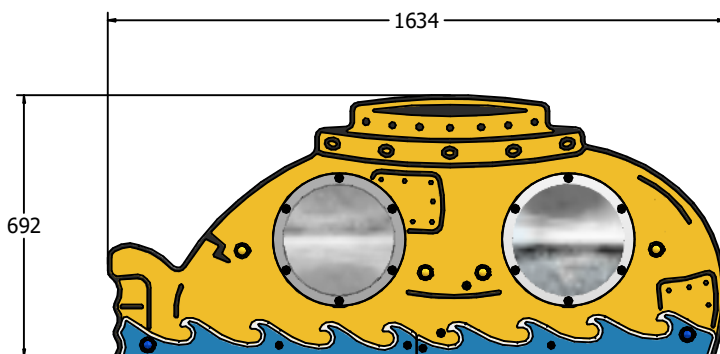

Product Information

FIIPSUB - Imaginative Play Submarine

BS EN 1176 - Designed to British & European Standards

MATERIALS

Panels - Two Colour  High Density Polyethylene (HDPE)

PolyDek - HDPE with a rubber button grip top surface

Domes - Shatterproof Polycarbonate

SUPPLY METHOD

Submarine - Fully assembled

FEATURES

MIRROR - Mirrored Dome

ROTATE - Ship's Wheel

WINDOW - 3 Transparent Domes

DIMENSIONS

TECHNICAL

Age Range: 2+ Years
Largest Part: 1634 x 692 x 879mm
Total Weight: 39kg Approx.
Surfacing: N/A

IMPORTANT: you must specify the colour option you require at the time of order if it is different from the colour listed/shown above, requirements are subject to availability at the time of order