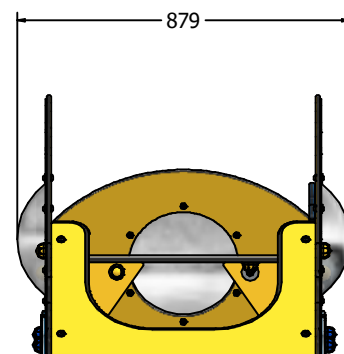

Domes - Shatterproof Polycarbonate

SUPPLY METHOD

Submarine - Fully assembled

FEATURES

MIRROR - Mirrored Dome

ROTATE - Ship's Wheel

WINDOW - 3 Transparent Domes

DIMENSIONS

TECHNICAL

Age Range: 2+ Years
Largest Part: 1634 x 692 x 879mm
Total Weight: 39kg Approx.
Surfacing: N/A

IMPORTANT: you must specify the colour option you require at the time of order if it is different from the colour listed/shown above, requirements are subject to availability at the time of order