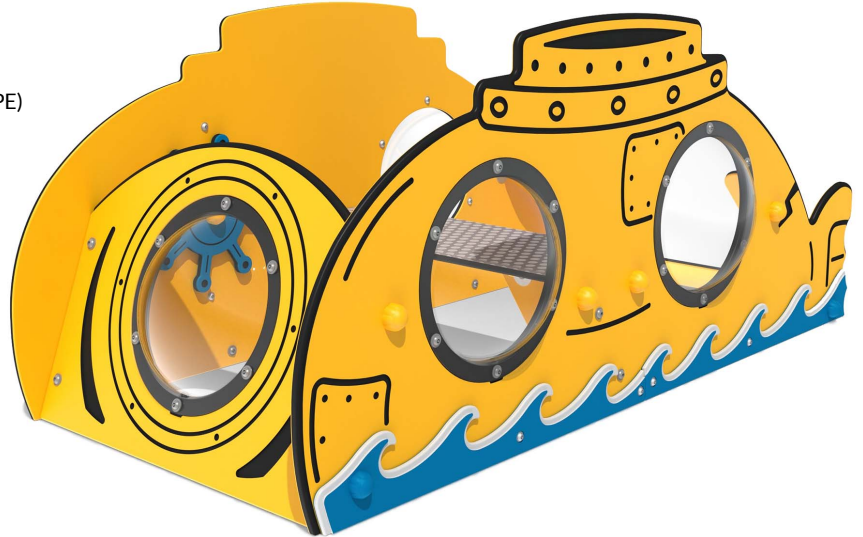

Product Information

FIIPSUB - Imaginative Play Submarine

BS EN 1176 - Designed to British & European Standards

MATERIALS

Panels - Two Colour  High Density Polyethylene (HDPE)

PolyDek - HDPE with a rubber button grip top surface

Domes - Shatterproof Polycarbonate

SUPPLY METHOD

Submarine - Fully assembled

FEATURES

MIRROR - Mirrored Dome

ROTATE - Ship's Wheel

WINDOW - 3 Transparent Domes

DIMENSIONS

TECHNICAL

Age Range: 2+ Years
Largest Part: 1634 x 692 x 879mm
Total Weight: 39kg Approx.
Surfacing: N/A

IMPORTANT: you must specify the colour option you require at the time of order if it is different from the colour listed/shown above, requirements are subject to availability at the time of order