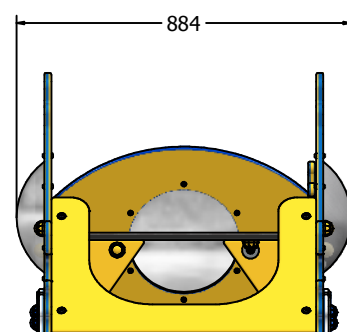

Product Information

FIIPSUB - Imaginative Play Submarine

BS EN 1176 - Designed to British & European Standards

MATERIALS

Panels - Two Colour High Density Polyethylene (HDPE)

PolyDek - HDPE with a rubber button grip top surface

Domes - Shatterproof Polycarbonate

SUPPLY METHOD

Submarine - Fully assembled

DIMENSIONS

TECHNICAL

Age Range: 2+ Years
Largest Part: 1634 x 692 x 884mm
Total Weight: 50kg Approx.
Surfacing: N/A

IMPORTANT: you must specify the colour option you require at the time of order if it is different from the colour listed/shown above, requirements are subject to availability at the time of order