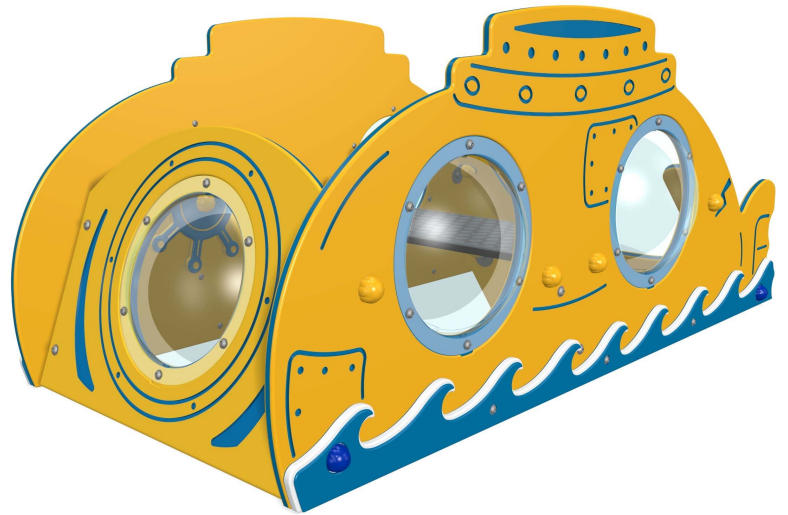

Product Information

FIIPSUB - Imaginative Play Submarine

BS EN 1176 - Designed to British & European Standards

MATERIALS

Panels - Two Colour High Density Polyethylene (HDPE)

PolyDek - HDPE with a rubber button grip top surface

Domes - Shatterproof Polycarbonate

SUPPLY METHOD

Submarine - Fully assembled

DIMENSIONS

TECHNICAL

Age Range: 2+ Years
Largest Part: 1634 x 692 x 884mm
Total Weight: 50kg Approx.
Surfacing: N/A

IMPORTANT: you must specify the colour option you require at the time of order if it is different from the colour listed/shown above, requirements are subject to availability at the time of order