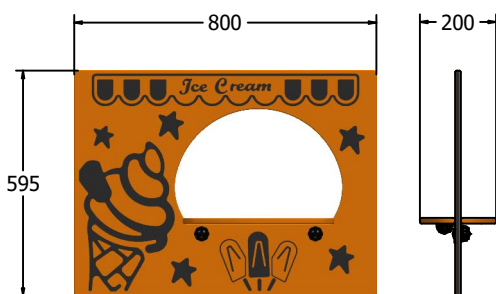

Product Information

FIICE - Ice Cream Shop Play Panel

BS EN 1176 - Designed to British & European Standards

MATERIALS

Panel - Two Colour  High Density Polyethylene (HDPE)

SUPPLY METHOD

Panel - Panel and shelf supplied together with loose fixings

FEATURES

INCLUSIVE - Activity positioned at accessible height

SOCIAL - Shop counter role-play

DIMENSIONS

FIICE6
FIICE6-AL-WP

Standard Panel
Panel with Alu Posts

FIICE3
FIICE3-AL-WP

Standard Panel
Panel with Alu Posts

TECHNICAL

Age Range: 2+ Years
Largest Part: FIICE6 - 595 x 800 x 200mm
Total Weight: FIICE6 - 6kg
Surfacing: N/A

Age Range: 2+ Years
Largest Part: FIICE3 - 800 x 1200 x 200mm
Total Weight: FIICE3 - 12.5kg
Surfacing: N/A