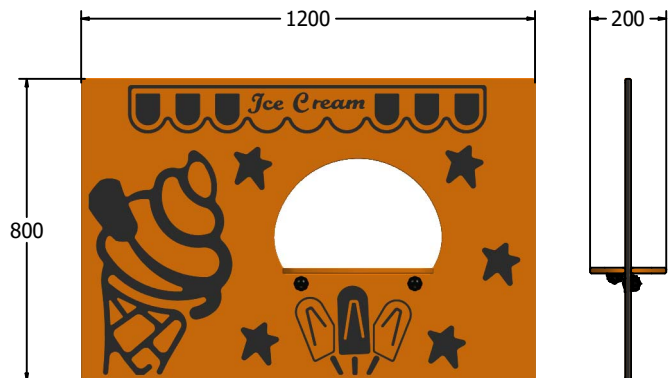

Product Information

FIICE - Ice Cream Shop Play Panel

BS EN 1176 - Designed to British & European Standards

MATERIALS

Panel - Two Colour  High Density Polyethylene (HDPE)

SUPPLY METHOD

Panel - Panel and shelf supplied together with loose fixings

FEATURES

INCLUSIVE - Activity positioned at accessible height

SOCIAL - Shop counter role-play

DIMENSIONS

FIICE6
FIICE6-AL-WP

Standard Panel
Panel with Alu Posts

FIICE3
FIICE3-AL-WP

Standard Panel
Panel with Alu Posts

TECHNICAL

Age Range: 2+ Years
Largest Part: FIICE6 - 595 x 800 x 200mm
Total Weight: FIICE6 - 6kg
Surfacing: N/A

Age Range: 2+ Years
Largest Part: FIICE3 - 800 x 1200 x 200mm
Total Weight: FIICE3 - 12.5kg
Surfacing: N/A