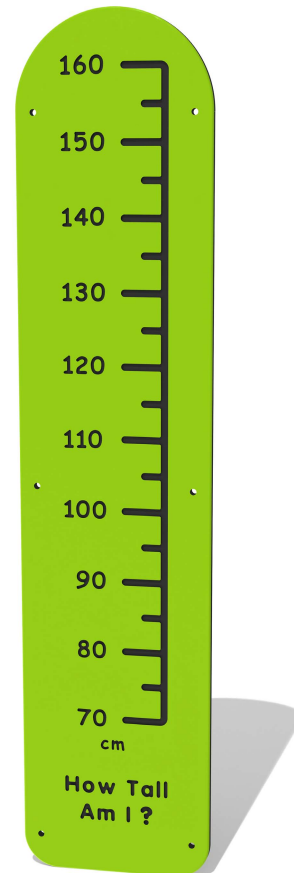

## FIHOWT15 - How Tall Am I

BS EN 1176 - Designed to British & European Standards

### SUPPLY METHOD

Panel - Singular panel

### FEATURES

 **MEASURE** - Measure how tall you are

### TECHNICAL

Age Range: 2+ Years  
 Largest Part: FIHOWT15 - 270 x 1200 x 15mm  
 Total Weight: FIHOWT15 - 4.5kg  
 Surfacing: N/A

IMPORTANT: you must specify the colour option you require at the time of order if it is different from the colour listed/shown above, requirements are subject to availability at the time of order