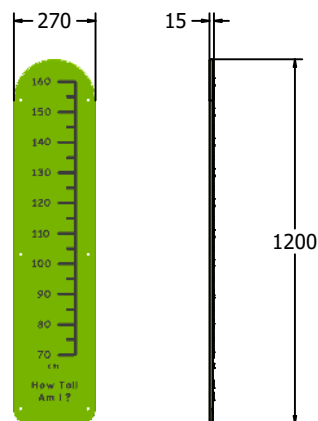

### SUPPLY METHOD

Panel - Singular panel

### FEATURES

 **MEASURE** - Measure how tall you are

### DIMENSIONS

FIHOWT15

### TECHNICAL

Age Range: 2+ Years  
 Largest Part: FIHOWT15 - 270 x 1200 x 15mm  
 Total Weight: FIHOWT15 - 4.5kg  
 Surfacing: N/A

IMPORTANT: you must specify the colour option you require at the time of order if it is different from the colour listed/shown above, requirements are subject to availability at the time of order