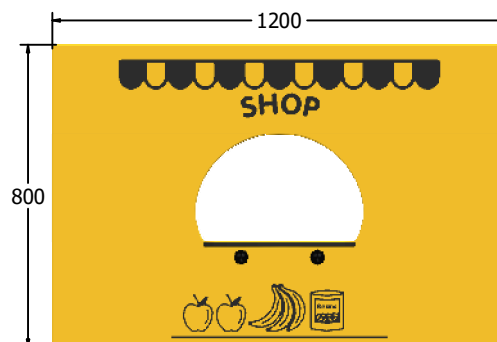

Product Information

FIGROCER - Grocers Shop Play Panel

BS EN 1176 - Designed to British & European Standards

MATERIALS

Panels - Two Colour  High Density Polyethylene (HDPE)

SUPPLY METHOD

Panel and shelf supplied together with loose fixings

FEATURES

INCLUSIVE - Counter positioned at accessible height

SOCIAL - Shop counter role-play

DIMENSIONS

FIGROCER6 Standard Panel
FIGROCER6-AL-WP Panel with Alu Posts

FIGROCER3 Standard Panel
FIGROCER3-AL-WP Panel with Alu Posts

TECHNICAL

Age Range: 2+ Years
Largest Part: FIGROCER6 - 595 x 800 x 200mm
Total Weight: FIGROCER6 - 7kg
Surfacing: N/A

Age Range: 2+ Years
Largest Part: FIGROCER3 - 800 x 1200 x 200mm
Total Weight: FIGROCER3 - 14kg
Surfacing: N/A