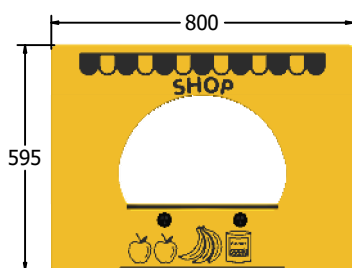

Product Information

FIGROCER - Grocers Shop Play Panel

BS EN 1176 - Designed to British & European Standards

MATERIALS

Panels - Two Colour  High Density Polyethylene (HDPE)

SUPPLY METHOD

Panel and shelf supplied together with loose fixings

FEATURES

INCLUSIVE - Counter positioned at accessible height

SOCIAL - Shop counter role-play

DIMENSIONS

FIGROCER6 Standard Panel
FIGROCER6-AL-WP Panel with Alu Posts

FIGROCER3 Standard Panel
FIGROCER3-AL-WP Panel with Alu Posts

TECHNICAL

Age Range: 2+ Years
Largest Part: FIGROCER6 - 595 x 800 x 200mm
Total Weight: FIGROCER6 - 7kg
Surfacing: N/A

Age Range: 2+ Years
Largest Part: FIGROCER3 - 800 x 1200 x 200mm
Total Weight: FIGROCER3 - 14kg
Surfacing: N/A