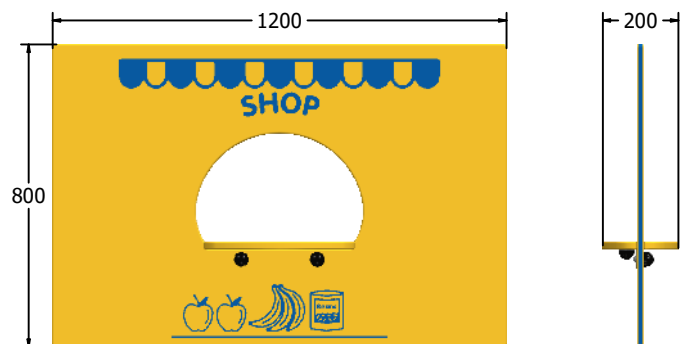

### SUPPLY METHOD

Panel - Pre-assembled singular panel

### DIMENSIONS

FIGROCER6

FIGROCER3

### TECHNICAL

Age Range: 2+ Years  
 Largest Part: FIGROCER6 - 595 x 800 x 200mm  
 Total Weight: FIGROCER6 - 8kg  
 Surfacing: N/A

Age Range: 2+ Years  
 Largest Part: FIGROCER3 - 800 x 1200 x 200mm  
 Total Weight: FIGROCER3 - 16.5kg  
 Surfacing: N/A