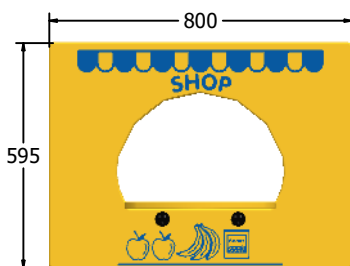

DIMENSIONS

FIGROCER6