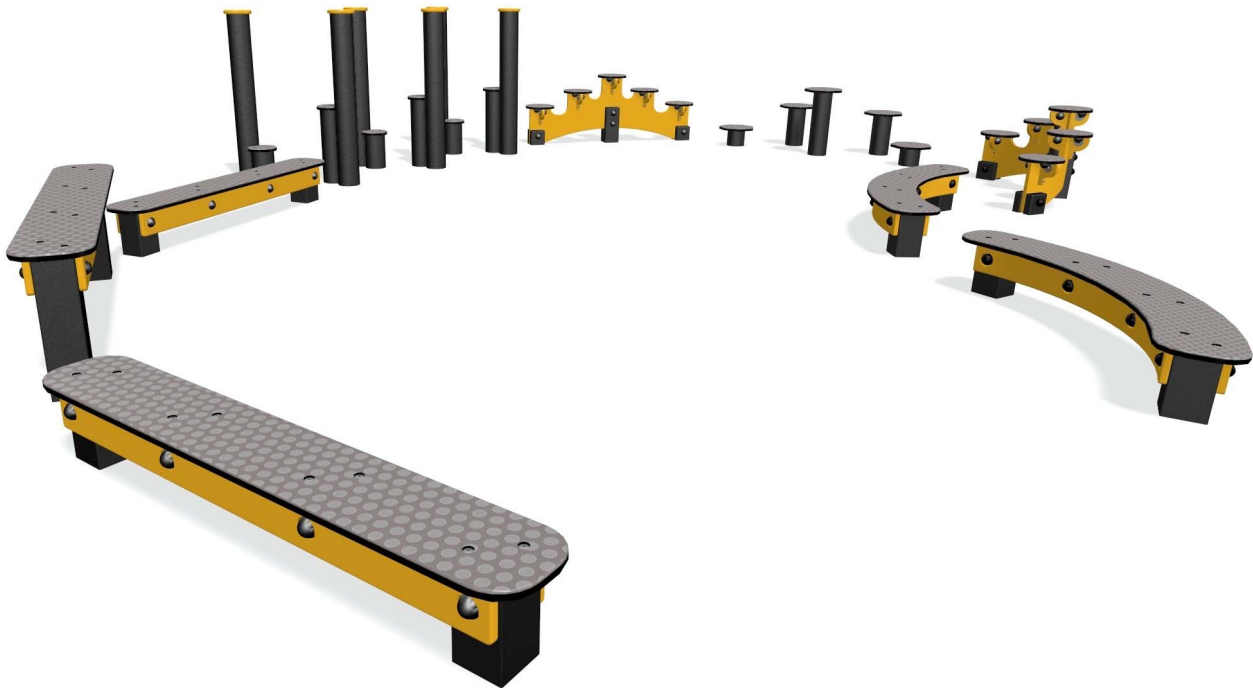

Product Information

FIFTSET3 - Fun Trail Set 3

TECHNICAL

Item	Code	Description	Qty
1	FIFTCURSTEPST	Curved Stepping Stones	1
2	FIFTSTEPST	Stepping Stones	1
3	FIFTBBEAM200	Balance Beam 200mm	2
4	FIFTBBEAM400	Balance Beam 400mm	1
5	FIFTCUVBEAM200	Curved Balance Beam 200mm	2
6	FIFTSPOST400	Stretch Post 400mm	3
7	FIFTSPOST200	Stretch Post 200mm	2
8	FIFTSTEPF150	Stepping Flower 150mm	2
9	FIFTSTEPF300	Stepping Flower 300mm	2
10	FIFTSTEPF450	Stepping Flower 450mm	1

BS EN 1176 - Designed to British & European Standards

MATERIALS

Panels - High Density Polyethylene (HDPE)

PolyDek - HDPE with a rubber button grip top surface

Posts - Recycled plastic with textured finish

SUPPLY METHOD

Refer to individual product information sheets for details

Age Range: 4+ Years
Largest Part: Balance Beams - 1310 x 200 x 118mm
Heaviest Part: Stepping Stones - 30kg Approx.
Total Weight: 210kg Approx.
Surfacing Area : N/A