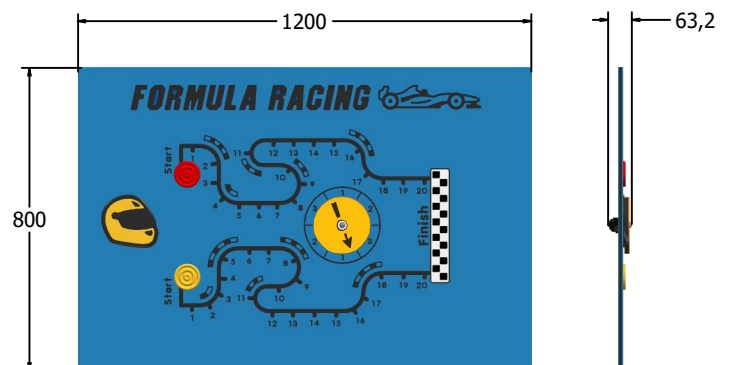

#### DIMENSIONS

FIFORMULA6  
FIFORMULA6-AL-WP Standard Panel  
Panel with Alu Posts

FIFORMULA3  
FIFORMULA3-AL-WP Standard Panel  
Panel with Alu Posts

#### TECHNICAL

**Age Range:** 2+ Years  
**Largest Part:** FIFORMULA6 - 595 x 800 x 63.2mm  
**Total Weight:** FIFORMULA6 - 6.6kg  
**Surfacing:** N/A

**Age Range:** 2+ Years  
**Largest Part:** FIFORMULA3 - 800 x 1200 x 63.2mm  
**Total Weight:** FIFORMULA3 - 13.8kg  
**Surfacing:** N/A