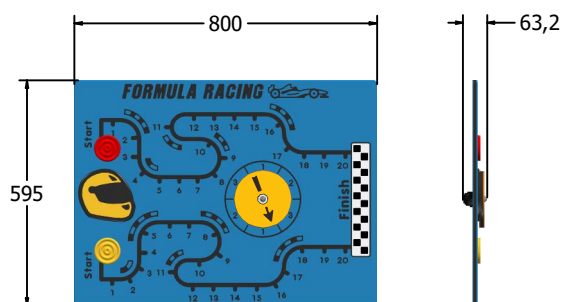

#### DIMENSIONS

FIFORMULA6  
FIFORMULA6-AL-WP Standard Panel  
Panel with Alu Posts

FIFORMULA3  
FIFORMULA3-AL-WP Standard Panel  
Panel with Alu Posts

#### TECHNICAL

**Age Range:** 2+ Years  
**Largest Part:** FIFORMULA6 - 595 x 800 x 63.2mm  
**Total Weight:** FIFORMULA6 - 6.6kg  
**Surfacing:** N/A

**Age Range:** 2+ Years  
**Largest Part:** FIFORMULA3 - 800 x 1200 x 63.2mm  
**Total Weight:** FIFORMULA3 - 13.8kg  
**Surfacing:** N/A