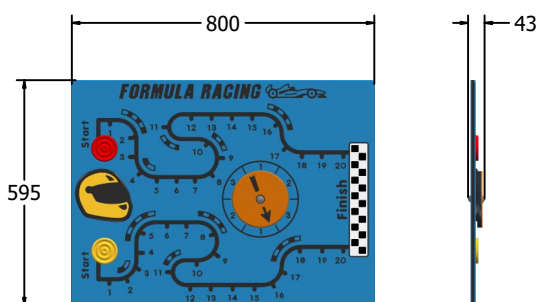

FEATURES

INCLUSIVE - Activity positioned at accessible height

SLIDERS - Formula counter racing

SOCIAL - 2 player race competition

DIMENSIONS

FIFORMULA6
FIFORMULA6-AL-WP Standard Panel
Panel with Alu Posts

FIFORMULA3
FIFORMULA3-AL-WP Standard Panel
Panel with Alu Posts

TECHNICAL

Age Range: 2+ Years
Largest Part: FIFORMULA6 - 595 x 800 x 43mm
Total Weight: FIFORMULA6 - 6.6kg
Surfacing: N/A

Age Range: 2+ Years
Largest Part: FIFORMULA3 - 800 x 1200 x 43mm
Total Weight: FIFORMULA3 - 13.8kg
Surfacing: N/A