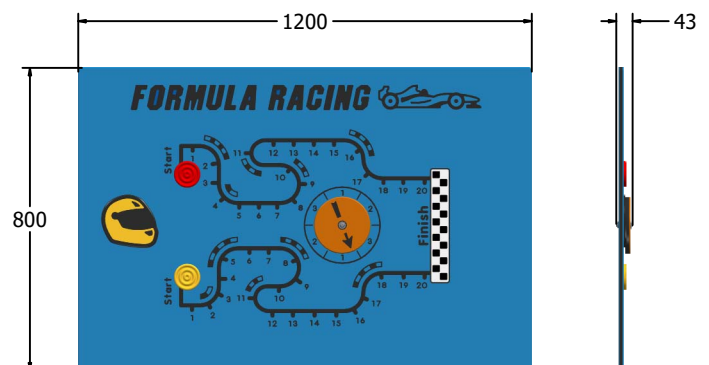

FEATURES

INCLUSIVE - Activity positioned at accessible height

SLIDERS - Formula counter racing

SOCIAL - 2 player race competition

DIMENSIONS

FIFORMULA6
FIFORMULA6-AL-WP Standard Panel
Panel with Alu Posts

FIFORMULA3
FIFORMULA3-AL-WP Standard Panel
Panel with Alu Posts

TECHNICAL

Age Range: 2+ Years
Largest Part: FIFORMULA6 - 595 x 800 x 43mm
Total Weight: FIFORMULA6 - 6.6kg
Surfacing: N/A

Age Range: 2+ Years
Largest Part: FIFORMULA3 - 800 x 1200 x 43mm
Total Weight: FIFORMULA3 - 13.8kg
Surfacing: N/A