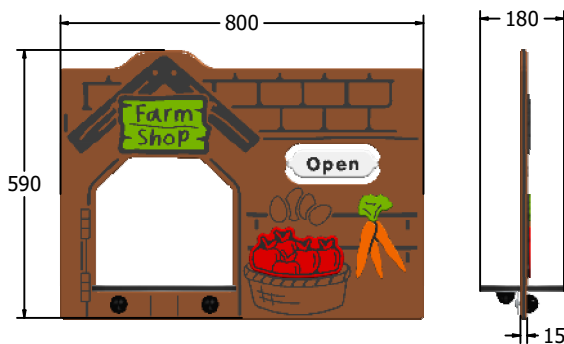

Product Information

FIFMSHOP - Farm Shop Play Panel

BS EN 1176 - Designed to British & European Standards

MATERIALS

Panel - Two Colour  High Density Polyethylene (HDPE)

SUPPLY METHOD

Panel - Pre-assembled singular panel with loose shelf and necessary fixings.

FEATURES

INCLUSIVE - Counter positioned at accessible height

SOCIAL - Shop counter role-play

DIMENSIONS

FIFMSHOP6
FIFMSHOP6-AL-WP

Standard Panel
Panel with Alu Posts

FIFMSHOP3
FIFMSHOP3-AL-WP

Standard Panel
Panel with Alu Posts

TECHNICAL

Age Range: 2+ Years
Largest Part: FIFMSHOP6 - 800 x 590 x 180mm
Total Weight: FIFMSHOP6 - 6.5kg Approx.
Surfacing: N/A

Age Range: 2+ Years
Largest Part: FIFMSHOP3 - 1200 x 792 x 180mm
Total Weight: FIFMSHOP3 - 11.5kg Approx.
Surfacing: N/A