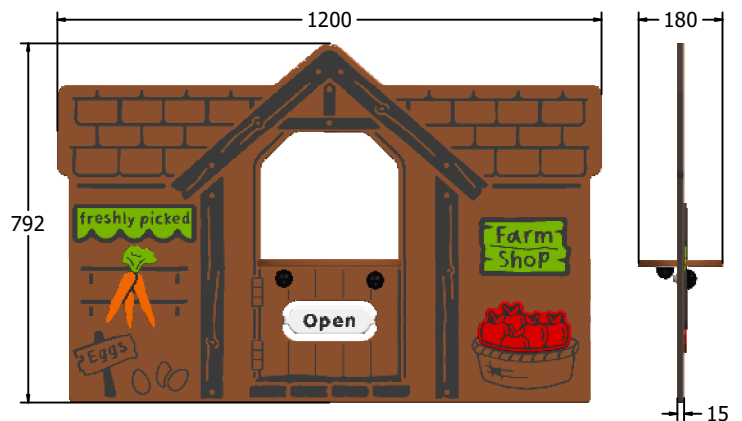

Product Information

FIFMSHOP - Farm Shop Play Panel

BS EN 1176 - Designed to British & European Standards

MATERIALS

Panel - Two Colour  High Density Polyethylene (HDPE)

SUPPLY METHOD

Panel - Pre-assembled singular panel with loose shelf and necessary fixings.

FEATURES

INCLUSIVE - Counter positioned at accessible height

SOCIAL - Shop counter role-play

DIMENSIONS

FIFMSHOP6
FIFMSHOP6-AL-WP

Standard Panel
Panel with Alu Posts

FIFMSHOP3
FIFMSHOP3-AL-WP

Standard Panel
Panel with Alu Posts

TECHNICAL

Age Range: 2+ Years
Largest Part: FIFMSHOP6 - 800 x 590 x 180mm
Total Weight: FIFMSHOP6 - 6.5kg Approx.
Surfacing: N/A

Age Range: 2+ Years
Largest Part: FIFMSHOP3 - 1200 x 792 x 180mm
Total Weight: FIFMSHOP3 - 11.5kg Approx.
Surfacing: N/A