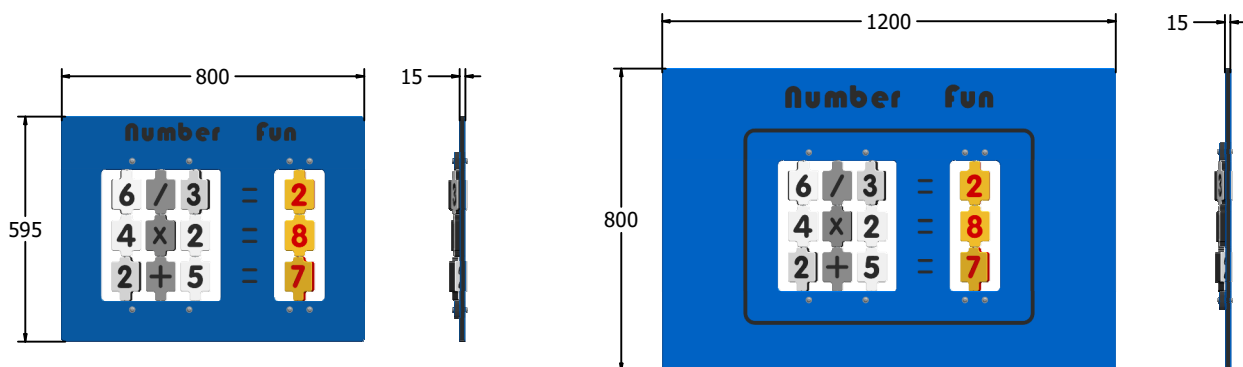

Product Information

FIFLIPNUMNGP - Number Fun NGP Play Panel

BS EN 1176 - Designed to British & European Standards

MATERIALS

Panel - Two Colour  High Density Polyethylene (HDPE)

SUPPLY METHOD

Panel - Singular panel

FEATURES

 **INCLUSIVE** - Activities positioned at easily accessible height

 **NUMBERS** - Practice numeracy skills

DIMENSIONS

FIFLIPNUM6NGP Standard Panel
FIFLIPNUM6NGP-AL-WP Panel with Alu Posts

FIFLIPNUM3NGP Standard Panel
FIFLIPNUM3NGP-AL-WP Panel with Alu Posts

TECHNICAL

Age Range: 2+ Years
Largest Part: FIFLIPNUM6NGP - 595 x 800 x 15mm
Total Weight: FIFLIPNUM6NGP - 8.5kg
Surfacing: N/A

Age Range: 2+ Years
Largest Part: FIFLIPNUM6NGP - 800 x 1200 x 15mm
Total Weight: FIFLIPNUM6NGP - 17kg
Surfacing: N/A