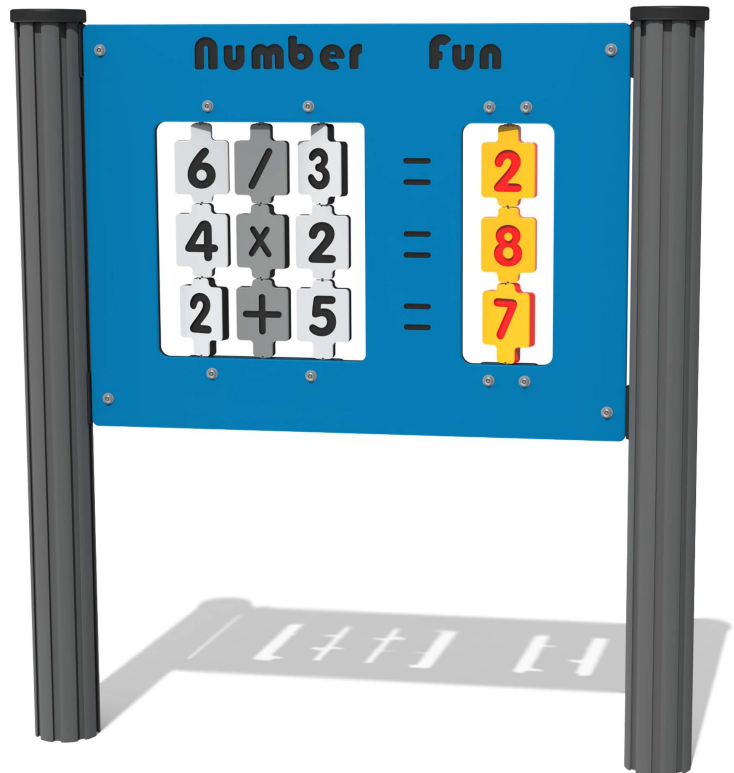

Product Information

FIFLIPNUMNGP - Number Fun NGP Play Panel

BS EN 1176 - Designed to British & European Standards

MATERIALS

Panel - Two Colour  High Density Polyethylene (HDPE)

SUPPLY METHOD

Panel - Singular panel

FEATURES

 **INCLUSIVE** - Activities positioned at easily accessible height

 **NUMBERS** - Practice numeracy skills

DIMENSIONS

FIFLIPNUM6NGP Standard Panel
FIFLIPNUM6NGP-AL-WP Panel with Alu Posts

FIFLIPNUM3NGP Standard Panel
FIFLIPNUM3NGP-AL-WP Panel with Alu Posts

TECHNICAL

Age Range: 2+ Years
Largest Part: FIFLIPNUM6NGP - 595 x 800 x 15mm
Total Weight: FIFLIPNUM6NGP - 8.5kg
Surfacing: N/A

Age Range: 2+ Years
Largest Part: FIFLIPNUM6NGP - 800 x 1200 x 15mm
Total Weight: FIFLIPNUM6NGP - 17kg
Surfacing: N/A