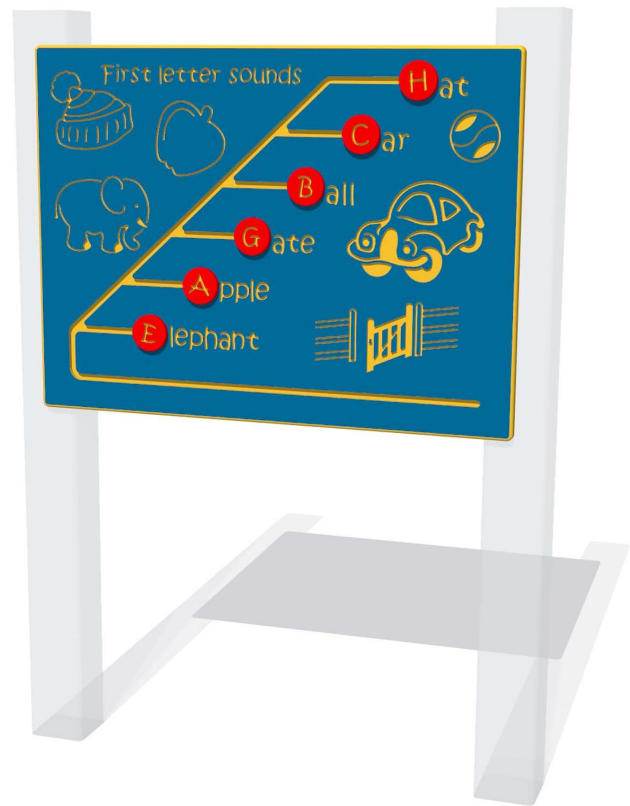

## FIFIRSTLTR - First Letter Sounds Play Panel

BS EN 1176 - Designed to British & European Standards

### MATERIALS

Panel - Two Colour High Density Polyethylene (HDPE)

### SUPPLY METHOD

Panel - Pre-assembled singular panel

## TECHNICAL

Age Range: 2+ Years  
 Largest Part: FIFIRSTLTR6 - 595 x 800 x 19mm  
 Total Weight: FIFIRSTLTR6 - 8.5kg  
 Surfacing: N/A

Age Range: 2+ Years  
 Largest Part: FIFIRSTLTR3 - 800 x 1200 x 19mm  
 Total Weight: FIFIRSTLTR3 - 17kg  
 Surfacing: N/A