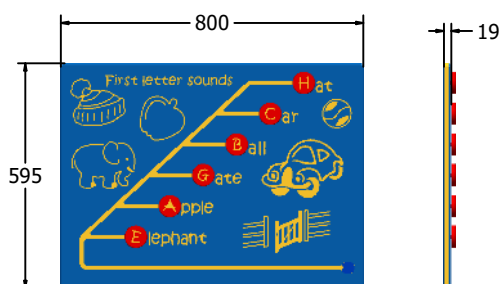

DIMENSIONS

FIFIRSTLTR6