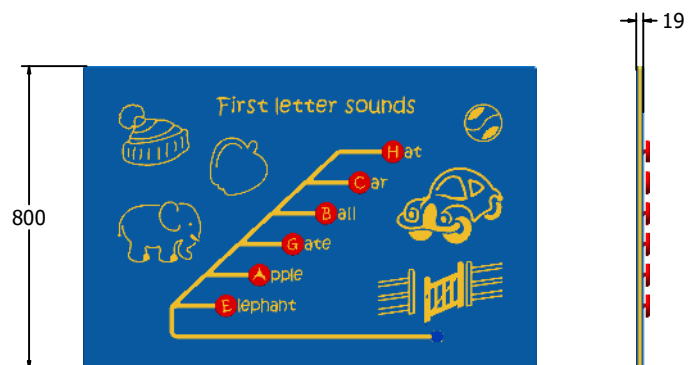

FIFIRSTLTR3

TECHNICAL

Age Range: 2+ Years
Largest Part: FIFIRSTLTR6 - 595 x 800 x 19mm
Total Weight: FIFIRSTLTR6 - 8.5kg
Surfacing: N/A

Age Range: 2+ Years
Largest Part: FIFIRSTLTR3 - 800 x 1200 x 19mm
Total Weight: FIFIRSTLTR3 - 17kg
Surfacing: N/A

IMPORTANT: you must specify the colour option you require at the time of order if it is different from the colour listed/shown above, requirements are subject to availability at the time of order