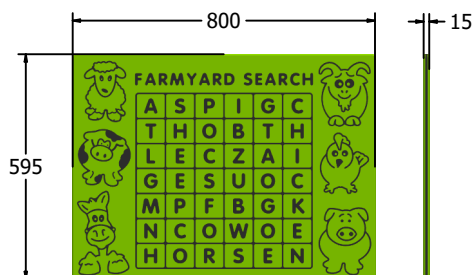

FEATURES

 **TOUCH** - Tactile design

 **LETTERS** - Word search puzzle

 **INCLUSIVE** - Activity positioned at accessible height

DIMENSIONS

FIFARM6 Standard Panel
FIFARM6-AL-WP Panel with Alu Posts

FIFARM3 Standard Panel
FIFARM3-AL-WP Panel with Alu Posts

TECHNICAL

Age Range: 2+ Years
Largest Part: FIFARM6 - 595 x 800 x 15mm
Total Weight: FIFARM6 - 6.5kg
Surfacing: N/A

Age Range: 2+ Years
Largest Part: FIFARM3 - 800 x 1200 x 15mm
Total Weight: FIFARM3 - 13.3kg
Surfacing: N/A