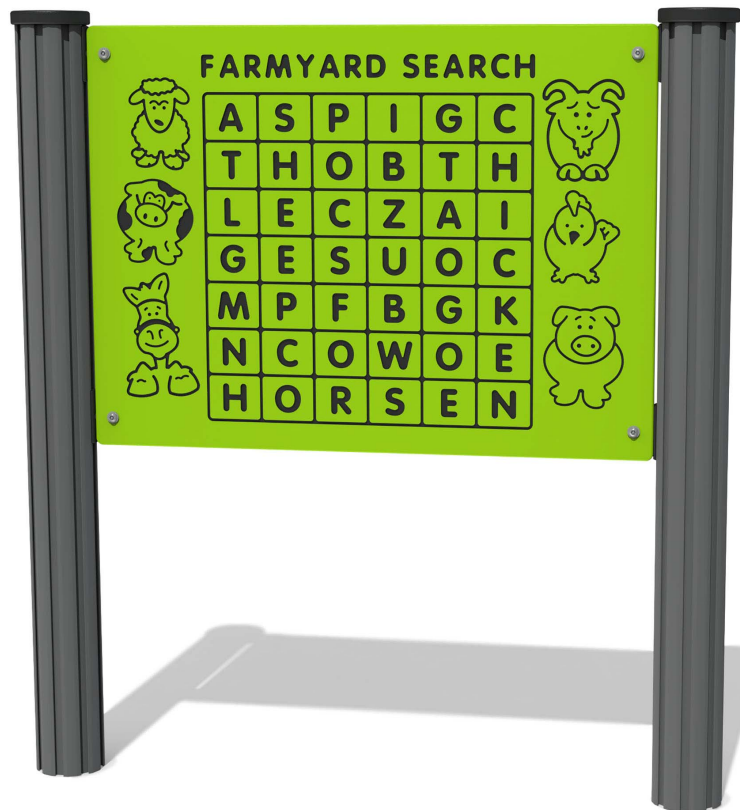

Product Information

FIFARM - Farmyard Search Play Panel

BS EN 1176 - Designed to British & European Standards

MATERIALS

Panel - Two Colour  High Density Polyethylene (HDPE)

SUPPLY METHOD

Panel - Singular panel

FEATURES

 **TOUCH** - Tactile design

 **LETTERS** - Word search puzzle

 **INCLUSIVE** - Activity positioned at accessible height

DIMENSIONS

FIFARM6 Standard Panel
FIFARM6-AL-WP Panel with Alu Posts

FIFARM3 Standard Panel
FIFARM3-AL-WP Panel with Alu Posts

TECHNICAL

Age Range: 2+ Years
Largest Part: FIFARM6 - 595 x 800 x 15mm
Total Weight: FIFARM6 - 6.5kg
Surfacing: N/A

Age Range: 2+ Years
Largest Part: FIFARM3 - 800 x 1200 x 15mm
Total Weight: FIFARM3 - 13.3kg
Surfacing: N/A