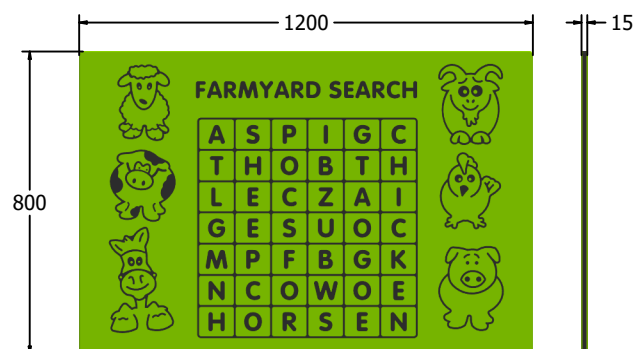

Product Information

FIFARM - Farmyard Search Play Panel

BS EN 1176 - Designed to British & European Standards

MATERIALS

Panel - Two Colour  High Density Polyethylene (HDPE)

SUPPLY METHOD

Panel - Singular panel

FEATURES

 **TOUCH** - Tactile design

 **LETTERS** - Word search puzzle

 **INCLUSIVE** - Activity positioned at accessible height

DIMENSIONS

FIFARM6 Standard Panel
FIFARM6-AL-WP Panel with Alu Posts

FIFARM3 Standard Panel
FIFARM3-AL-WP Panel with Alu Posts

TECHNICAL

Age Range: 2+ Years
Largest Part: FIFARM6 - 595 x 800 x 15mm
Total Weight: FIFARM6 - 6.5kg
Surfacing: N/A

Age Range: 2+ Years
Largest Part: FIFARM3 - 800 x 1200 x 15mm
Total Weight: FIFARM3 - 13.3kg
Surfacing: N/A