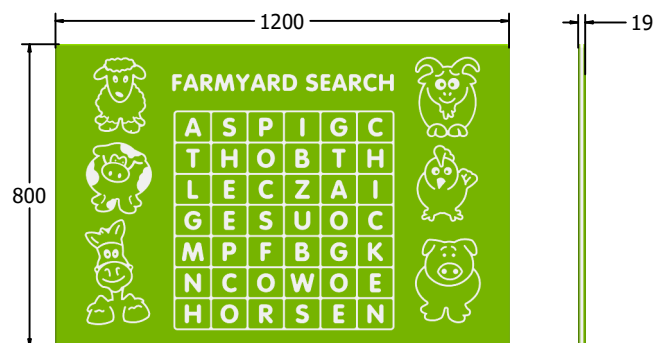

### SUPPLY METHOD

Panel - Singular panel

### DIMENSIONS

FIFARM6

FIFARM3

### TECHNICAL

Age Range: 2+ Years  
 Largest Part: FIFARM6 - 595 x 800 x 19mm  
 Total Weight: FIFARM6 - 8.5kg  
 Surfacing: N/A

Age Range: 2+ Years  
 Largest Part: FIFARM3 - 800 x 1200 x 19mm  
 Total Weight: FIFARM3 - 17kg  
 Surfacing: N/A