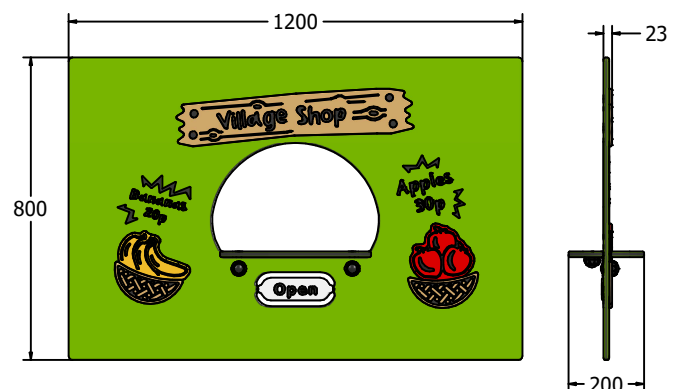

### SUPPLY METHOD

Panel - Pre-assembled singular panel with loose shelf and necessary fixings.

### FEATURES

**INCLUSIVE** - Counter positioned at accessible height

**SOCIAL** - Shop counter role-play

### DIMENSIONS

FIEYVS6 Standard Panel  
FIEYVS6-AL-WP Panel with Alu Posts

FIEYVS3 Standard Panel  
FIEYVS3-AL-WP Panel with Alu Posts

### TECHNICAL

Age Range: 2+ Years  
Largest Part: FISHOP6 - 595 x 800 x 200mm  
Total Weight: FISHOP6 - 7.5kg  
Surfacing: N/A

Age Range: 2+ Years  
Largest Part: FISHOP3 - 800 x 1200 x 200mm  
Total Weight: FISHOP3 - 14.5kg  
Surfacing: N/A