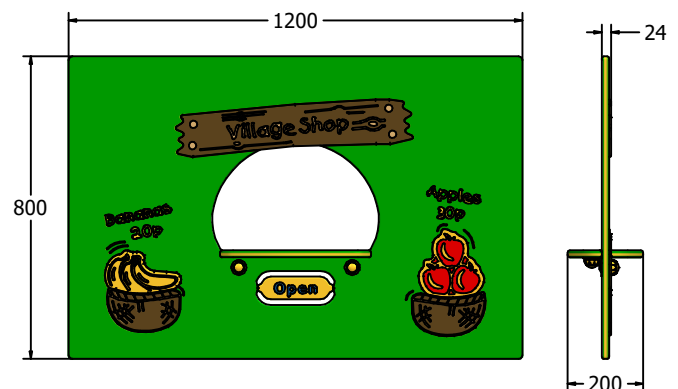

### SUPPLY METHOD

Panel - Pre-assembled singular panel

### DIMENSIONS

FIEYVS6

FIEYVS3

### TECHNICAL

Age Range: 2+ Years  
 Largest Part: FISHOP6 - 595 x 800 x 200mm  
 Total Weight: FISHOP6 - 8.5kg  
 Surfacing: N/A

Age Range: 2+ Years  
 Largest Part: FISHOP3 - 800 x 1200 x 200mm  
 Total Weight: FISHOP3 - 17.5kg  
 Surfacing: N/A