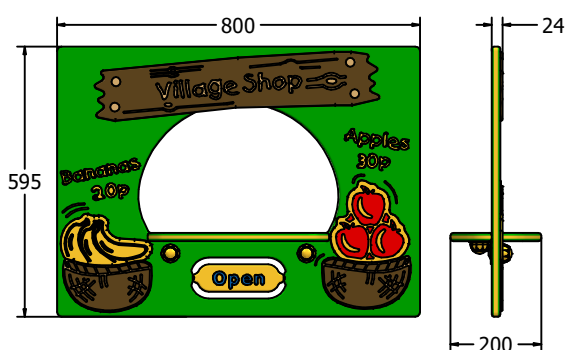

DIMENSIONS

FIEYVS6