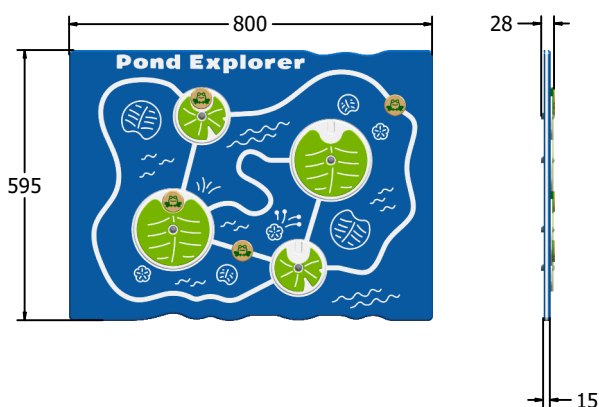

DIMENSIONS

FIEXPOND6
FIEXPOND6-AL-WP

Standard Panel
Panel with Alu Posts