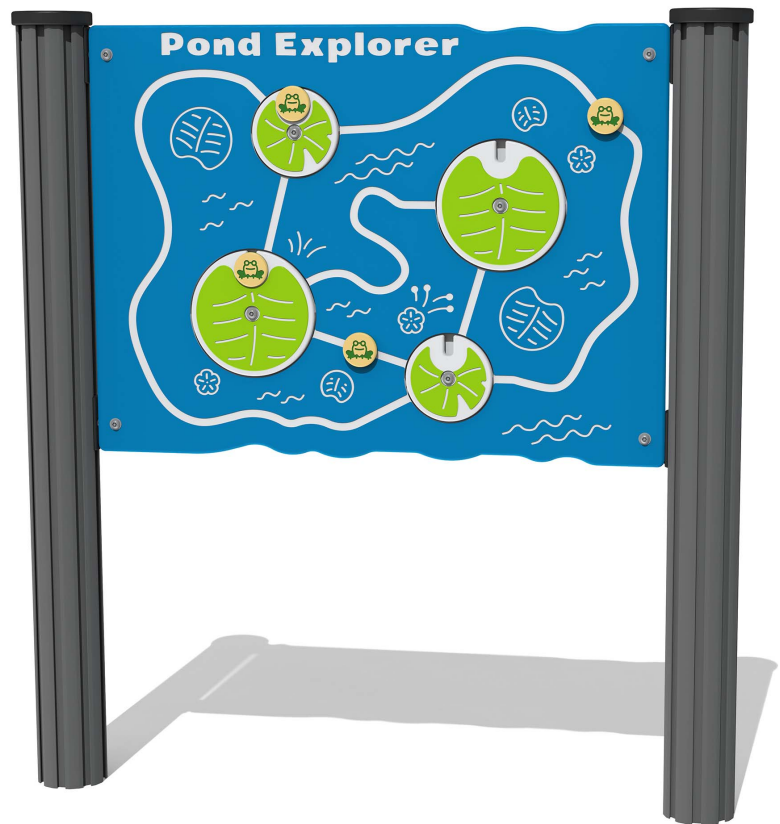

## FIEXPOND - Pond Explorer Play Panel

BS EN 1176 - Designed to British & European Standards

### SUPPLY METHOD

Panel - Pre-assembled singular panel

### FEATURES

↔ SLIDERS - Sliding Frog Counters

🔄 ROTATE - Lilypad discs

♿ INCLUSIVE - Activity positioned at accessible height

### TECHNICAL

Age Range: 2+ Years  
Largest Part: FIEXPOND6 - 595 x 800 x 28mm  
Total Weight: FIEXPOND6 - 6.5kg  
Surfacing: N/A

Age Range: 2+ Years  
Largest Part: FIEXPOND3 - 800 x 1200 x 28mm  
Total Weight: FIEXPOND3 - 13.5kg  
Surfacing: N/A