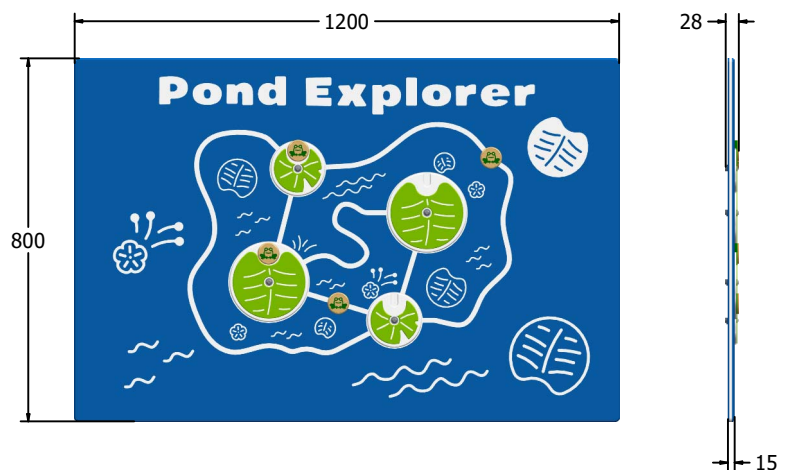

FIEXPOND3
FIEXPOND3-AL-WP

Standard Panel
Panel with Alu Posts

TECHNICAL

Age Range: 2+ Years
Largest Part: FIEXPOND6 - 595 x 800 x 28mm
Total Weight: FIEXPOND6 - 6.5kg
Surfacing: N/A

Age Range: 2+ Years
Largest Part: FIEXPOND3 - 800 x 1200 x 28mm
Total Weight: FIEXPOND3 - 13.5kg
Surfacing: N/A

IMPORTANT: you must specify the colour option you require at the time of order if it is different from the colour listed/shown above, requirements are subject to availability at the time of order