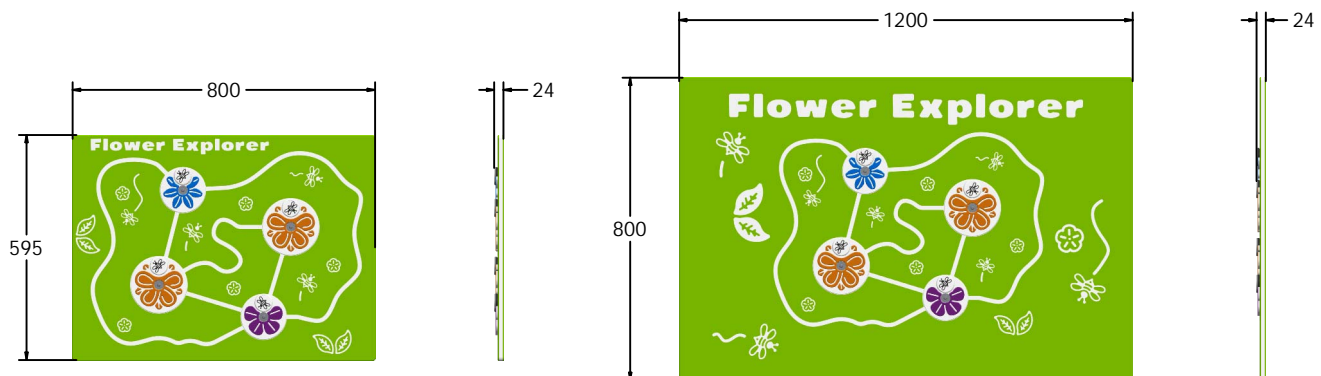

Product Information

FIEXFLOWER - Flower Explorer Play Panel

BS EN 1176 - Designed to British & European Standards

MATERIALS

Panel - Two Colour High Density Polyethylene (HDPE)

SUPPLY METHOD

Panel - Pre-assembled singular panel

FEATURES

-  **SLIDERS** - Sliding Bee Counters
-  **ROTATE** - Flower discs
-  **INCLUSIVE** - Activity positioned at accessible height

DIMENSIONS

FIEXFLOWER6
FIEXFLOWER6-AL-WP

Standard Panel
Panel with Alu Posts

FIEXFLOWER3
FIEXFLOWER3-AL-WP

Standard Panel
Panel with Alu Posts

TECHNICAL

Age Range: 2+ Years
Largest Part: FIEXFLOWER6 - 800 x 595 x 24mm
Total Weight: FIEXFLOWER6 - 6.5kg
Surfacing: N/A

Age Range: 2+ Years
Largest Part: FIEXFLOWER3 - 1200 x 800 x 24mm
Total Weight: FIEXFLOWER3 - 13.5kg
Surfacing: N/A