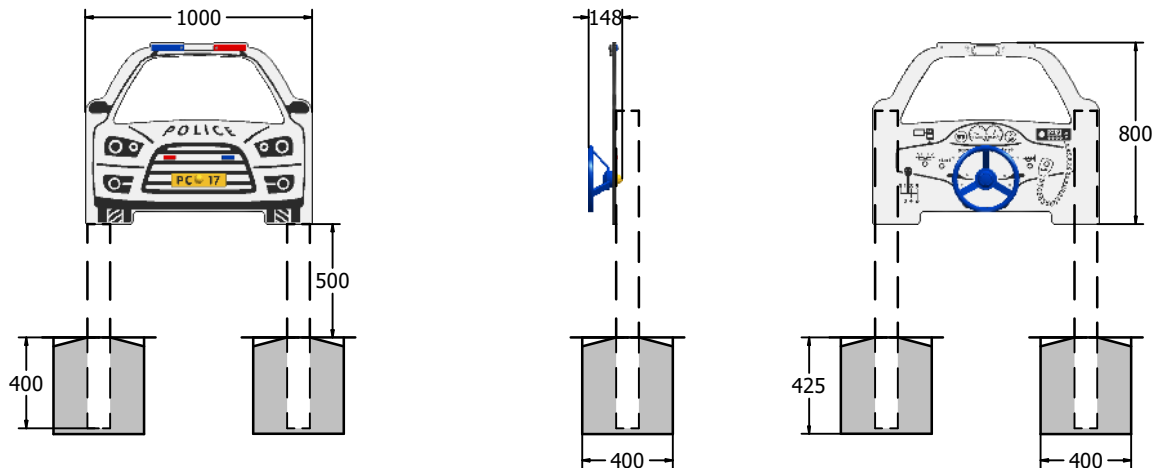

Product Information

FIESPOLI3- Police Car Play Panel

BS EN 1176 - Designed to British & European Standards

MATERIALS

Panels - Two Colour High Density Polyethylene (HDPE)

SUPPLY METHOD

Panel - Pre-assembled singular panel

Double Sided Panel

Includes Moving Steering Wheel

DIMENSIONS

TECHNICAL

Age Range: 2+ Years
Largest Part: FIESPOLI3 - 800 x 1000 x 148mm
Total Weight: FIESPOLI3 - 9.5kg
Surfacing: N/A

IMPORTANT: you must specify the colour option you require at the time of order if it is different from the colour listed/shown above, requirements are subject to availability at the time of order