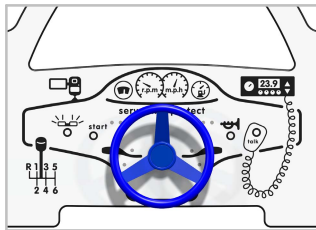

Product Information

FIESPOLI3- Police Car Play Panel

BS EN 1176 - Designed to British & European Standards

MATERIALS

Panels - Two Colour High Density Polyethylene (HDPE)

SUPPLY METHOD

Panel - Pre-assembled singular panel

Double Sided Panel

Includes Moving Steering Wheel

DIMENSIONS

TECHNICAL

Age Range: 2+ Years
Largest Part: FIESPOLI3 - 800 x 1000 x 148mm
Total Weight: FIESPOLI3 - 9.5kg
Surfacing: N/A

IMPORTANT: you must specify the colour option you require at the time of order if it is different from the colour listed/shown above, requirements are subject to availability at the time of order