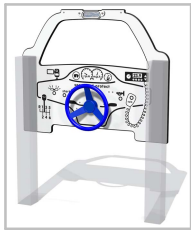

Product Information

FIESPOLI3- Police Car Play Panel

BS EN 1176 - Designed to British & European Standards

MATERIALS

Panels - Two Colour High Density Polyethylene (HDPE)

SUPPLY METHOD

Panel - Pre-assembled singular panel

Double Sided Panel

Includes Moving Steering Wheel

DIMENSIONS

TECHNICAL

Age Range: 2+ Years
Largest Part: FIESPOLI3 - 800 x 1000 x 148mm
Total Weight: FIESPOLI3 - 9.5kg
Surfacing: N/A

IMPORTANT: you must specify the colour option you require at the time of order if it is different from the colour listed/shown above, requirements are subject to availability at the time of order