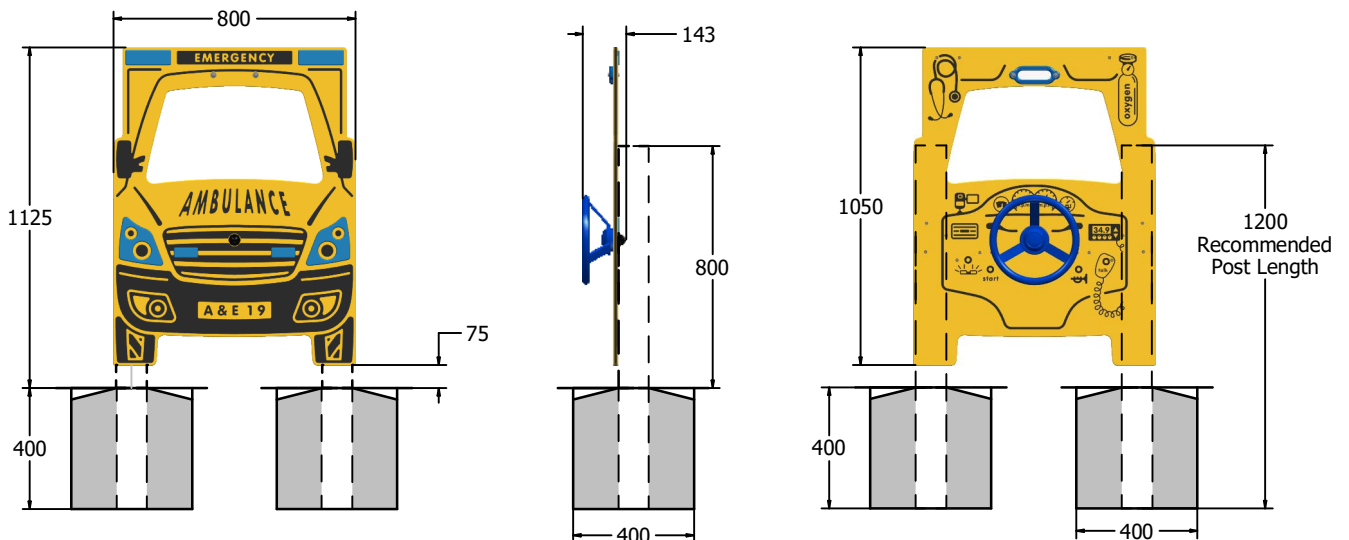

FEATURES

 **MIRROR** - Central 'Rear view' mirror

 **ROTATE** - Steering wheel

Includes Moving Steering Wheel

DIMENSIONS

TECHNICAL

Age Range: 2+ Years
 Largest Part: 800 x 1050 x 143mm
 Total Weight: 9kg
 Surfacing: N/A