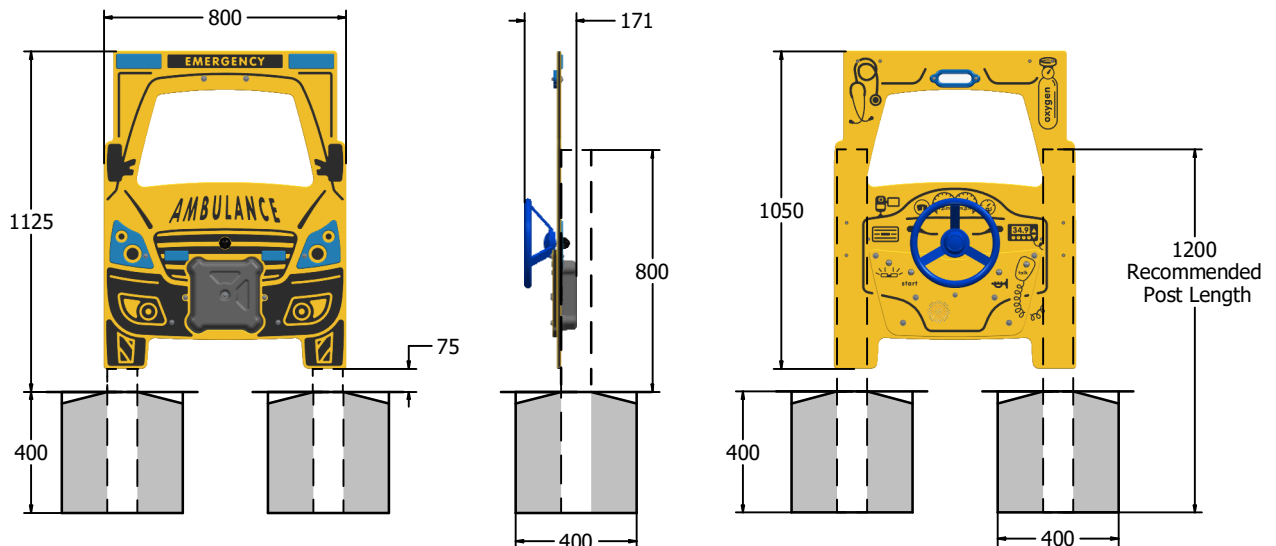

Product Information

FIESAMBU3PT - PlayTronic Ambulance Sounds Panel

BS EN 1176 - Designed to British & European Standards

MATERIALS

Panels - Two Colour  High Density Polyethylene (HDPE)

SUPPLY METHOD

Panel - Fully assembled

FEATURES

 **SOUNDS** - Ambulance Sounds

 **MIRROR** - Central 'Rear view' mirror

Includes Moving Steering Wheel

Electronics Guarantee

DIMENSIONS

TECHNICAL

Age Range: 2+ Years
 Largest Part: 800 x 1050 x 171mm
 Total Weight: 11.4kg
 Surfacing: N/A