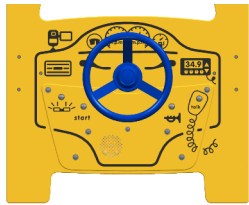

Product Information

FIESAMBU3PT - PlayTronic Ambulance Sounds Panel

BS EN 1176 - Designed to British & European Standards

MATERIALS

Panels - Two Colour  High Density Polyethylene (HDPE)

SUPPLY METHOD

Panel - Fully assembled

FEATURES

 **SOUNDS** - Ambulance Sounds

 **MIRROR** - Central 'Rear view' mirror

Includes Moving Steering Wheel

Electronics Guarantee

DIMENSIONS

TECHNICAL

Age Range: 2+ Years
 Largest Part: 800 x 1050 x 171mm
 Total Weight: 11.4kg
 Surfacing: N/A