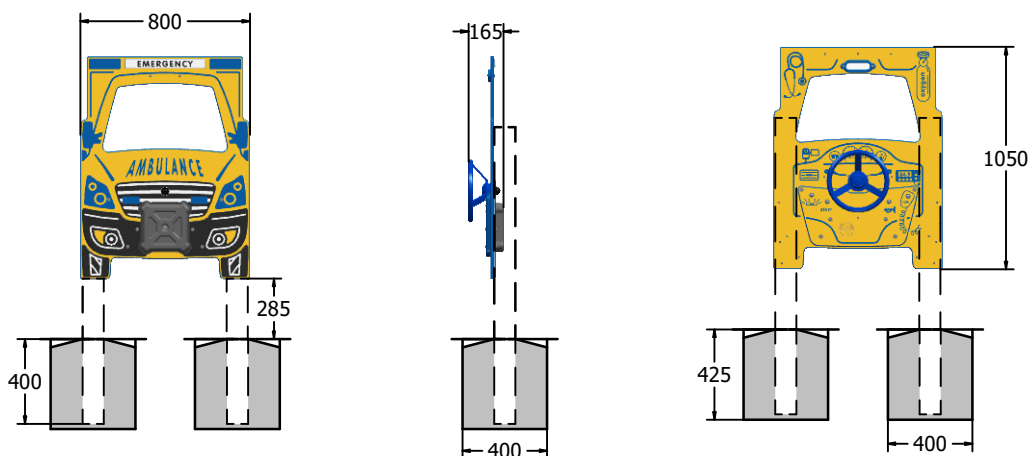

Product Information

FIESAMBU3PT - PlayTronic Ambulance Sounds Panel

BS EN 1176 - Designed to British & European Standards

MATERIALS

Panels - Two Colour High Density Polyethylene (HDPE)

SUPPLY METHOD

Panel - Fully assembled

Includes Moving Steering Wheel

DIMENSIONS

TECHNICAL

Age Range: 2+ Years
 Largest Part: FIESAMBU3PT - 800 x 1050 x 165mm
 Total Weight: FIESAMBU3PT - 14.5kg
 Surfacing: N/A

IMPORTANT: you must specify the colour option you require at the time of order if it is different from the colour listed/shown above, requirements are subject to availability at the time of order