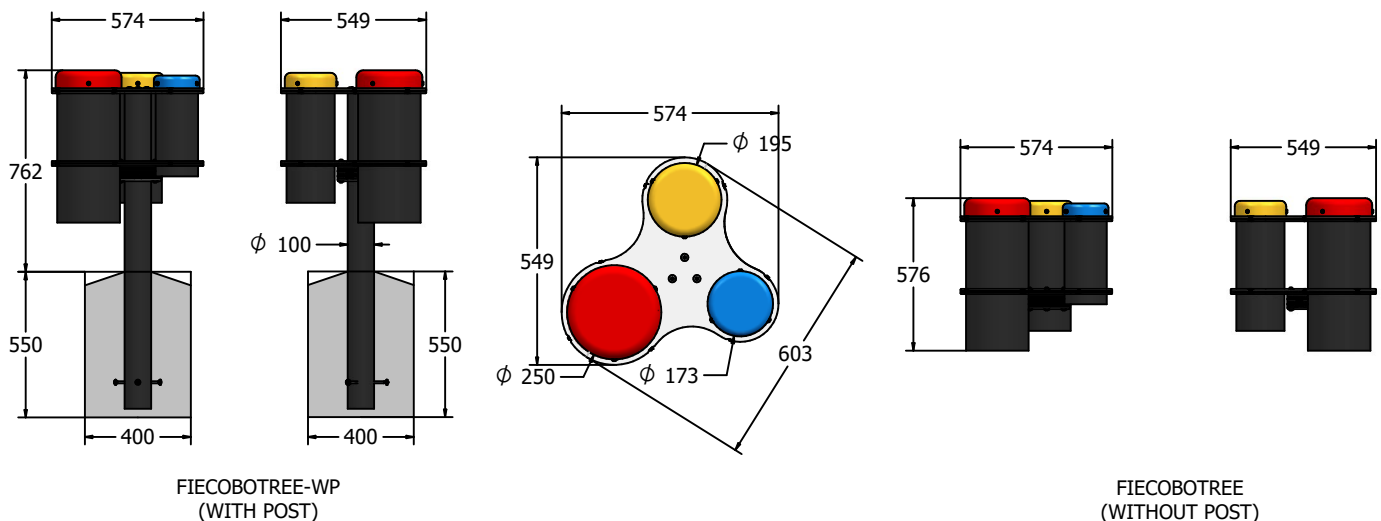

### SUPPLY METHOD

**Bongos, Panels & Post** - Fully assembled

### DIMENSIONS

### TECHNICAL

**Age Range:** 2+ Years  
**Largest Part:** FIECOBOTREE-WP - 1312 x 574 x 549mm  
**Total Weight:** 18kg Approx.  
**Surfacing:** N/A

**Age Range:** 2+ Years  
**Largest Part:** FIECOBOTREE - 576 x 574 x 549mm  
**Total Weight:** 9kg Approx.  
**Surfacing:** N/A