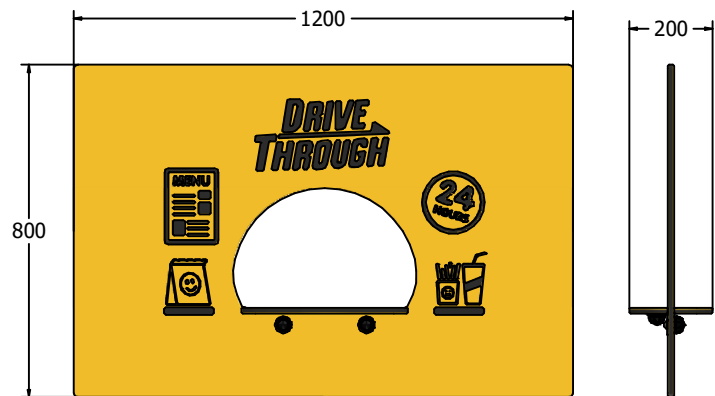

Product Information

FIDTHRU - Drive Through Play Panel

BS EN 1176 - Designed to British & European Standards

MATERIALS

Panels - Two Colour  High Density Polyethylene (HDPE)

SUPPLY METHOD

Panel and shelf supplied together with loose fixings

FEATURES

INCLUSIVE - Counter positioned at accessible height

SOCIAL - Shop counter role-play

DIMENSIONS

FIDTHRU6 Standard Panel
FIDTHRU6-AL-WP Panel with Alu Posts

FIDTHRU3 Standard Panel
FIDTHRU3-AL-WP Panel with Alu Posts

TECHNICAL

Age Range: 2+ Years
Largest Part: FIDTHRU6 - 595 x 800 x 200mm
Total Weight: FIDTHRU6 - 7kg
Surfacing: N/A

Age Range: 2+ Years
Largest Part: FIDTHRU3 - 800 x 1200 x 200mm
Total Weight: FIDTHRU3 - 14kg
Surfacing: N/A