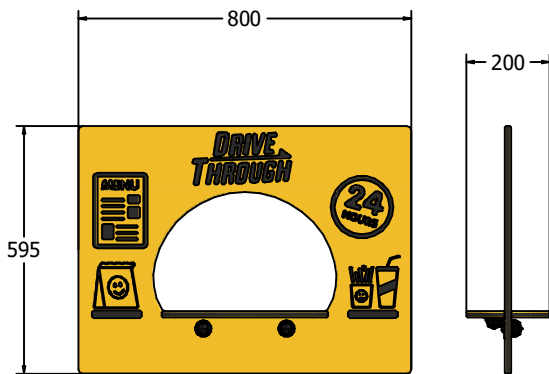

Product Information

FIDTHRU - Drive Through Play Panel

BS EN 1176 - Designed to British & European Standards

MATERIALS

Panels - Two Colour  High Density Polyethylene (HDPE)

SUPPLY METHOD

Panel and shelf supplied together with loose fixings

FEATURES

INCLUSIVE - Counter positioned at accessible height

SOCIAL - Shop counter role-play

DIMENSIONS

FIDTHRU6 Standard Panel
FIDTHRU6-AL-WP Panel with Alu Posts

FIDTHRU3 Standard Panel
FIDTHRU3-AL-WP Panel with Alu Posts

TECHNICAL

Age Range: 2+ Years
Largest Part: FIDTHRU6 - 595 x 800 x 200mm
Total Weight: FIDTHRU6 - 7kg
Surfacing: N/A

Age Range: 2+ Years
Largest Part: FIDTHRU3 - 800 x 1200 x 200mm
Total Weight: FIDTHRU3 - 14kg
Surfacing: N/A