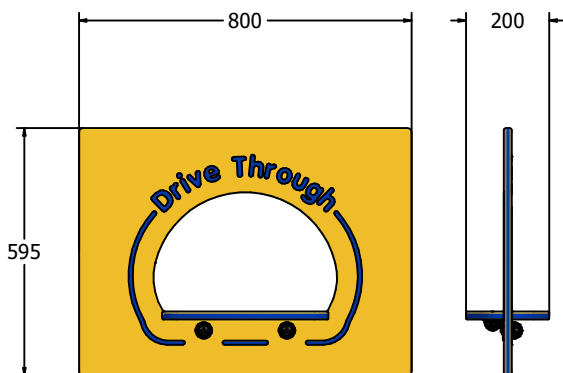

DIMENSIONS

FIDTHRU6