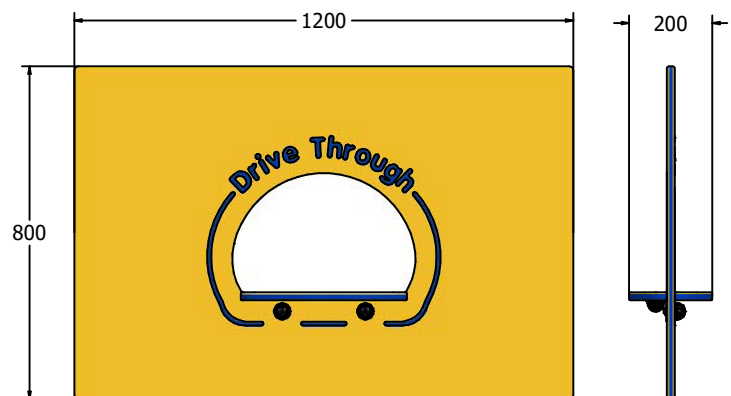

FIDTHRU3

TECHNICAL

Age Range: 2+ Years
Largest Part: FIDTHRU6 - 595 x 800 x 200mm
Total Weight: FIDTHRU6 - 8kg
Surfacing: N/A

Age Range: 2+ Years
Largest Part: FIDTHRU3 - 800 x 1200 x 200mm
Total Weight: FIDTHRU3 - 17kg
Surfacing: N/A

IMPORTANT: you must specify the colour option you require at the time of order if it is different from the colour listed/shown above, requirements are subject to availability at the time of order