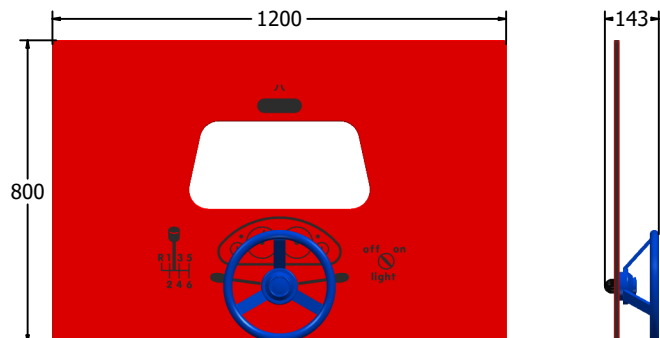

FEATURES

INCLUSIVE - Activity positioned at accessible height

ROTATE - Spinning steering wheel

DIMENSIONS

FIDRIVING6
FIDRIVING6-AL-WP Standard Panel
Panel with Alu Posts

FIDRIVING3
FIDRIVING3-AL-WP Standard Panel
Panel with Alu Posts

TECHNICAL

Age Range: 2+ Years
Largest Part: FIDRIVING6 - 595 x 800 x 143mm
Total Weight: FIDRIVING6 - 6kg
Surfacing: N/A

Age Range: 2+ Years
Largest Part: FIDRIVING3 - 800 x 1200 x 143mm
Total Weight: FIDRIVING3 - 13kg
Surfacing: N/A