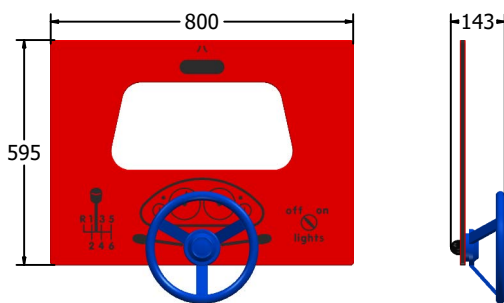

FEATURES

INCLUSIVE - Activity positioned at accessible height

ROTATE - Spinning steering wheel

DIMENSIONS

FIDRIVING6
FIDRIVING6-AL-WP Standard Panel
Panel with Alu Posts

FIDRIVING3
FIDRIVING3-AL-WP Standard Panel
Panel with Alu Posts

TECHNICAL

Age Range: 2+ Years
Largest Part: FIDRIVING6 - 595 x 800 x 143mm
Total Weight: FIDRIVING6 - 6kg
Surfacing: N/A

Age Range: 2+ Years
Largest Part: FIDRIVING3 - 800 x 1200 x 143mm
Total Weight: FIDRIVING3 - 13kg
Surfacing: N/A