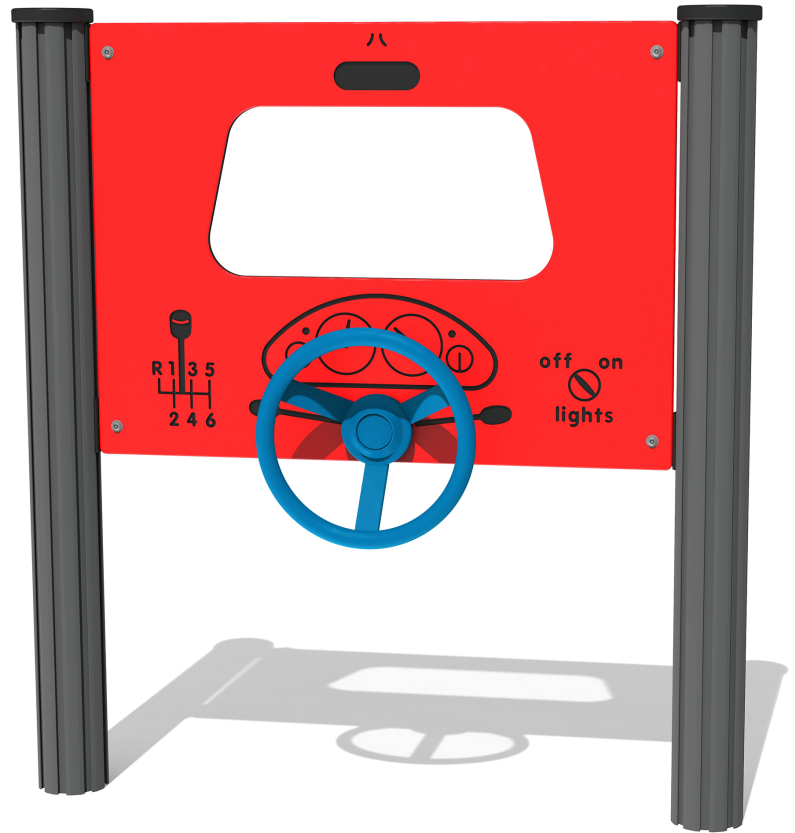

Product Information

FIDRIVING - Driving Test Play Panel

BS EN 1176 - Designed to British & European Standards

MATERIALS

Panel - Two Colour  High Density Polyethylene (HDPE)

SUPPLY METHOD

Panel - Pre-assembled singular panel

FEATURES

INCLUSIVE - Activity positioned at accessible height

ROTATE - Spinning steering wheel

DIMENSIONS

FIDRIVING6
FIDRIVING6-AL-WP Standard Panel
Panel with Alu Posts

FIDRIVING3
FIDRIVING3-AL-WP Standard Panel
Panel with Alu Posts

TECHNICAL

Age Range: 2+ Years
Largest Part: FIDRIVING6 - 595 x 800 x 143mm
Total Weight: FIDRIVING6 - 6kg
Surfacing: N/A

Age Range: 2+ Years
Largest Part: FIDRIVING3 - 800 x 1200 x 143mm
Total Weight: FIDRIVING3 - 13kg
Surfacing: N/A