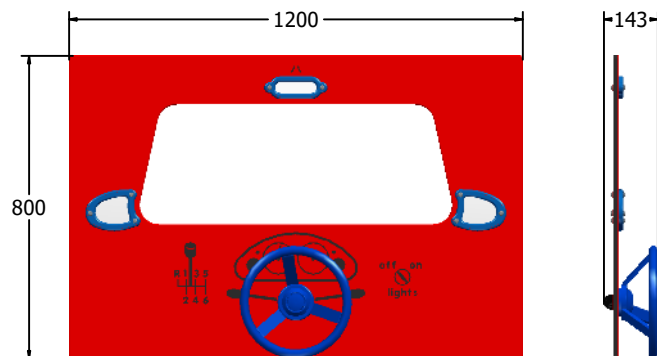

FEATURES

 **INCLUSIVE** - Activity positioned at accessible height

 **ROTATE** - Spinning steering wheel

 **MIRROR** - Mirrored car windows

DIMENSIONS

FIDRIVEMIRROR6
FIDRIVEMIRROR6-AL-WP

Standard Panel
Panel with Alu Posts

FIDRIVEMIRROR3
FIDRIVEMIRROR3-AL-WP

Standard Panel
Panel with Alu Posts

TECHNICAL

Age Range: 2+ Years
Largest Part: FIDRIVEMIRROR6 - 595 x 800 x 143mm
Total Weight: FIDRIVEMIRROR6 - 6.5kg
Surfacing: N/A

Age Range: 2+ Years
Largest Part: FIDRIVEMIRROR3 - 800 x 1200 x 143mm
Total Weight: FIDRIVEMIRROR3 - 115kg
Surfacing: N/A