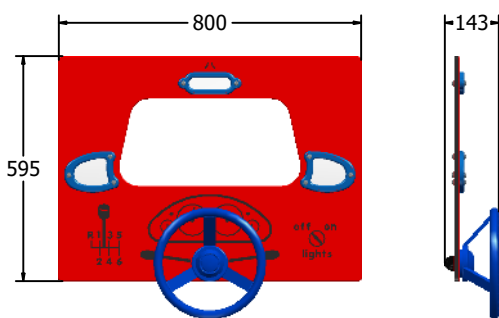

FEATURES

 **INCLUSIVE** - Activity positioned at accessible height

 **ROTATE** - Spinning steering wheel

 **MIRROR** - Mirrored car windows

DIMENSIONS

FIDRIVEMIRROR6
FIDRIVEMIRROR6-AL-WP

Standard Panel
Panel with Alu Posts

FIDRIVEMIRROR3
FIDRIVEMIRROR3-AL-WP

Standard Panel
Panel with Alu Posts

TECHNICAL

Age Range: 2+ Years
Largest Part: FIDRIVEMIRROR6 - 595 x 800 x 143mm
Total Weight: FIDRIVEMIRROR6 - 6.5kg
Surfacing: N/A

Age Range: 2+ Years
Largest Part: FIDRIVEMIRROR3 - 800 x 1200 x 143mm
Total Weight: FIDRIVEMIRROR3 - 115kg
Surfacing: N/A