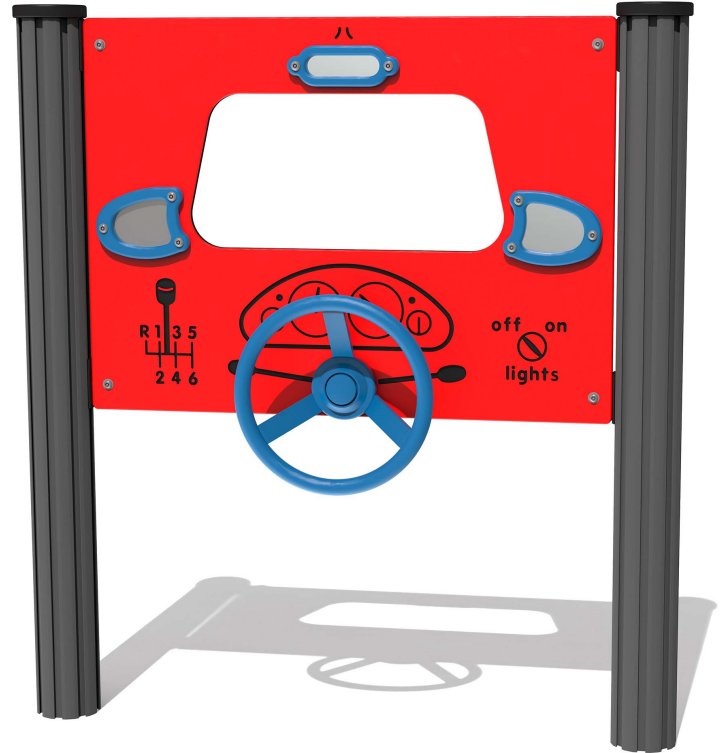

Product Information

FIDRIVEMIRROR - Driving with Mirrors Play Panel

BS EN 1176 - Designed to British & European Standards

MATERIALS

Panel - Two Colour  High Density Polyethylene (HDPE)

SUPPLY METHOD

Panel - Pre-assembled singular panel

FEATURES

 **INCLUSIVE** - Activity positioned at accessible height

 **ROTATE** - Spinning steering wheel

 **MIRROR** - Mirrored car windows

DIMENSIONS

FIDRIVEMIRROR6
FIDRIVEMIRROR6-AL-WP

Standard Panel
Panel with Alu Posts

FIDRIVEMIRROR3
FIDRIVEMIRROR3-AL-WP

Standard Panel
Panel with Alu Posts

TECHNICAL

Age Range: 2+ Years
Largest Part: FIDRIVEMIRROR6 - 595 x 800 x 143mm
Total Weight: FIDRIVEMIRROR6 - 6.5kg
Surfacing: N/A

Age Range: 2+ Years
Largest Part: FIDRIVEMIRROR3 - 800 x 1200 x 143mm
Total Weight: FIDRIVEMIRROR3 - 115kg
Surfacing: N/A