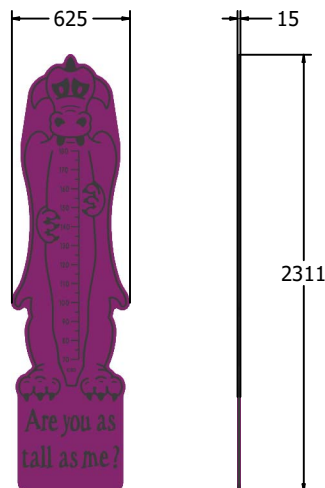

Product Information

FIDRAGON15 - How Tall Are You Dragon

BS EN 1176 - Designed to British & European Standards

MATERIALS

Panel - Two Colour  High Density Polyethylene (HDPE)

SUPPLY METHOD

Panel - Singular panel

FEATURES

 **MEASURE** - Measure how tall you are

DIMENSIONS

FIDRAGON15

TECHNICAL

Age Range: 2+ Years
 Largest Part: FIDRAGON15 - 625x 2311 x 15mm
 Total Weight: FIDRAGON15 - 15.5kg
 Surfacing: N/A

IMPORTANT: you must specify the colour option you require at the time of order if it is different from the colour listed/shown above, requirements are subject to availability at the time of order