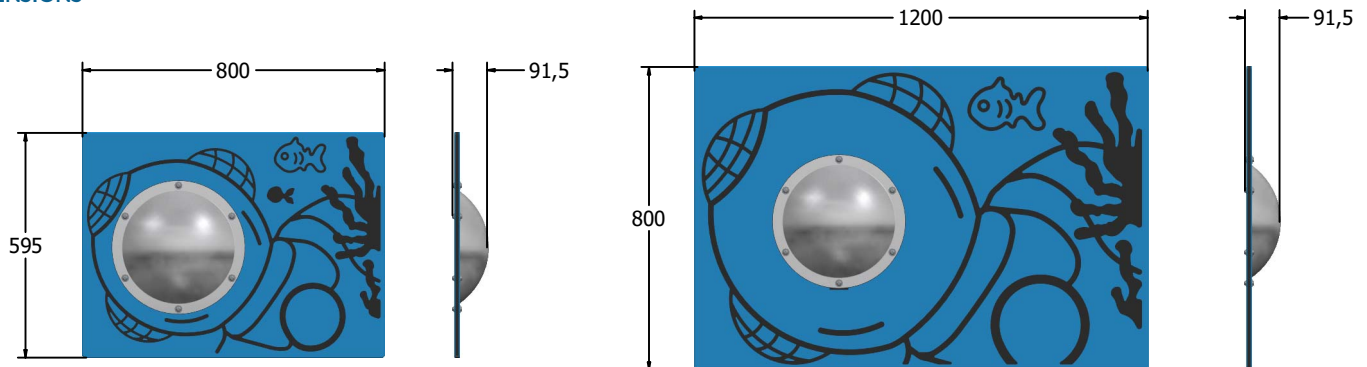

### FEATURES

**INCLUSIVE** - Mirror positioned at accessible height

**MIRROR** - Reflective Dome option

**WINDOW** - See-through Clear Dome option

Panel available with mirrored dome or clear dome with cut-out

### DIMENSIONS

FIDIVER6(M or C)  
FIDIVER6(M or C)-AL-WP

Standard Panel  
Panel with Alu Posts

FIDIVER3(M or C)  
FIDIVER3(M or C)-AL-WP

Standard Panel  
Panel with Alu Posts

M = Mirrored Dome

C = Clear Dome with Cut-out

### TECHNICAL

**Age Range:** 2+ Years  
**Largest Part:** FIDIVER6M - 595 x 800 x 91.5mm  
**Total Weight:** FIDIVER6M - 7kg  
**Surfacing:** N/A

**Age Range:** 2+ Years  
**Largest Part:** FIDIVER3M - 800 x 1200 x 91.5mm  
**Total Weight:** FIDIVER3M - 13.5kg  
**Surfacing:** N/A

**Age Range:** 2+ Years  
**Largest Part:** FIDIVER6C - 595 x 800 x 91.5mm  
**Total Weight:** FIDIVER6C - 6kg  
**Surfacing:** N/A

**Age Range:** 2+ Years  
**Largest Part:** FIDIVER3C - 800 x 1200 x 91.5mm  
**Total Weight:** FIDIVER3C - 12.5kg  
**Surfacing:** N/A