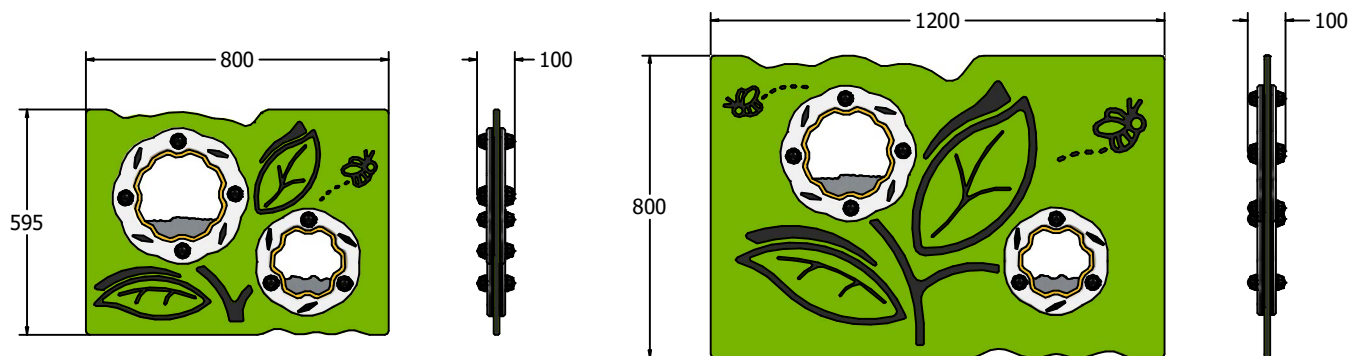

Product Information

FIDAI SY - Daisy Head Play Panel

BS EN 1176 - Designed to British & European Standards

MATERIALS

Panel - Two Colour High Density Polyethylene (HDPE)

Windows - Clear Polycarbonate

Balls - Stainless steel with polish finish

SUPPLY METHOD

Panel - Fully assembled

FEATURES

 **INCLUSIVE** - Activities positioned at accessible height

 **ROTATE** - 360° turn inserts

 **SOUNDS** - Jingling sound from tumbling balls

DIMENSIONS

FIDAI SY6 Standard Panel
 FIDAI SY6-AL Panel with Edge Slots for Alu Posts
 FIDAI SY6-AL-WP Panel with Alu Posts

FIDAI SY3 Standard Panel
 FIDAI SY3-AL Panel with Edge Slots for Alu Posts
 FIDAI SY3-AL-WP Panel with Alu Posts

TECHNICAL

Age Range: 2+ Years
Largest Part: FIDAI SY6 - 595 x 800 x 100mm
Total Weight: FIDAI SY6 - 9.7kg
Surfacing: N/A

Age Range: 2+ Years
Largest Part: FIDAI SY3 - 800 x 1200 x 100mm
Total Weight: FIDAI SY3 - 16kg
Surfacing: N/A

IMPORTANT: you must specify the colour option you require at the time of order if it is different from the colour listed/shown above, requirements are subject to availability at the time of order