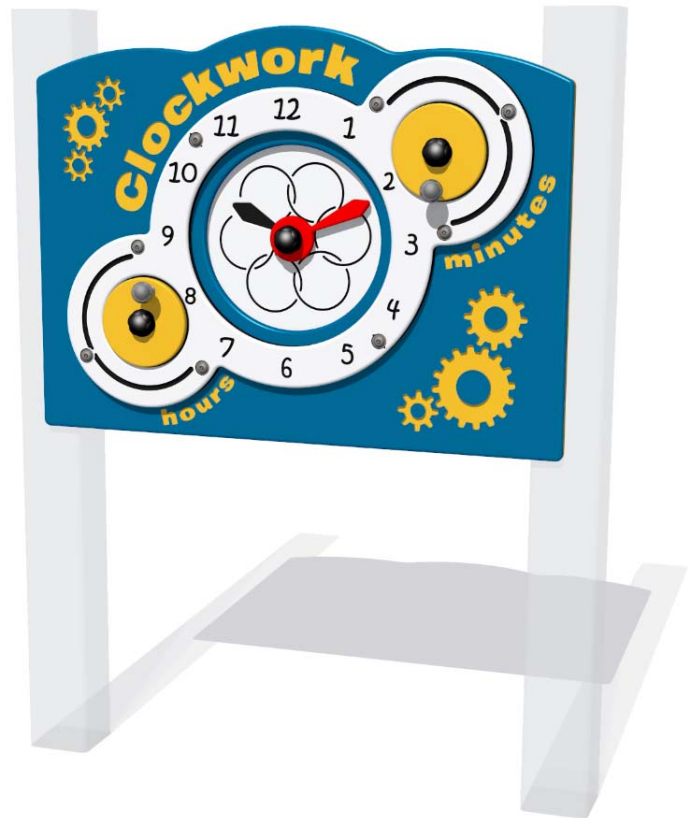

Product Information

FICWORK - Clockwork Play Panel

BS EN 1176 - Designed to British & European Standards

MATERIALS

Panels - Two Colour High Density Polyethylene (HDPE)

SUPPLY METHOD

Panel - Pre-assembled singular panel

DIMENSIONS

FICWORK6

FICWORK3

TECHNICAL

Age Range: 2+ Years
 Largest Part: FICWORK6 - 595 x 800 x 141mm
 Total Weight: FICWORK6 - 13.5kg
 Surfacing: N/A

Age Range: 2+ Years
 Largest Part: FICWORK3 - 800 x 1200 x 141mm
 Total Weight: FICWORK3 - 21kg
 Surfacing: N/A