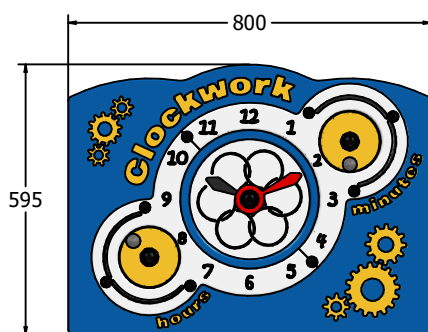

Product Information

FICWORK - Clockwork Play Panel

BS EN 1176 - Designed to British & European Standards

MATERIALS

Panels - Two Colour High Density Polyethylene (HDPE)

SUPPLY METHOD

Panel - Pre-assembled singular panel

DIMENSIONS

FICWORK6

FICWORK3

TECHNICAL

Age Range: 2+ Years
 Largest Part: FICWORK6 - 595 x 800 x 141mm
 Total Weight: FICWORK6 - 13.5kg
 Surfacing: N/A

Age Range: 2+ Years
 Largest Part: FICWORK3 - 800 x 1200 x 141mm
 Total Weight: FICWORK3 - 21kg
 Surfacing: N/A