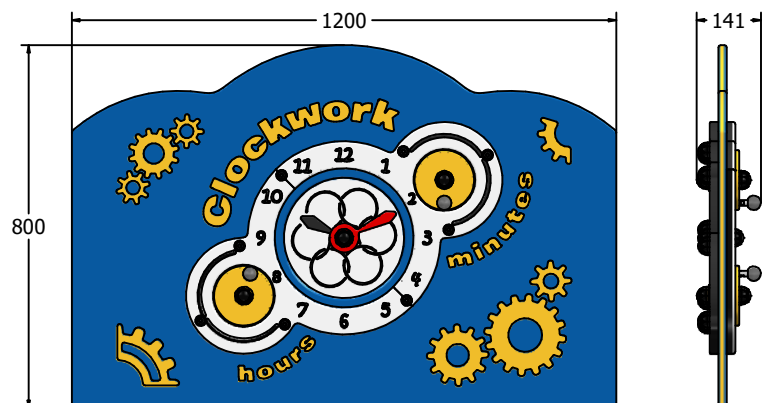

Product Information

FICWORK - Clockwork Play Panel

BS EN 1176 - Designed to British & European Standards

MATERIALS

Panels - Two Colour High Density Polyethylene (HDPE)

SUPPLY METHOD

Panel - Pre-assembled singular panel

DIMENSIONS

FICWORK6

FICWORK3

TECHNICAL

Age Range: 2+ Years
 Largest Part: FICWORK6 - 595 x 800 x 141mm
 Total Weight: FICWORK6 - 13.5kg
 Surfacing: N/A

Age Range: 2+ Years
 Largest Part: FICWORK3 - 800 x 1200 x 141mm
 Total Weight: FICWORK3 - 21kg
 Surfacing: N/A