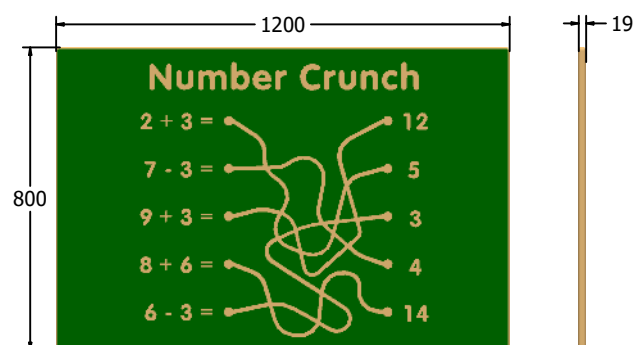

Product Information

FICRUNCH - Number Crunch Assembly Play Panel

BS EN 1176 - Designed to British & European Standards

MATERIALS

Panel - Two Colour High Density Polyethylene (HDPE)

SUPPLY METHOD

Panel - Singular panel

DIMENSIONS

FICRUNCH6

FICRUNCH3

TECHNICAL

Age Range: 2+ Years
 Largest Part: FICRUNCH6 - 595 x 800 x 19mm
 Total Weight: FICRUNCH6 - 6kg
 Surfacing: N/A

Age Range: 2+ Years
 Largest Part: FICRUNCH3 - 800 x 1200 x 19mm
 Total Weight: FICRUNCH3 - 12kg
 Surfacing: N/A