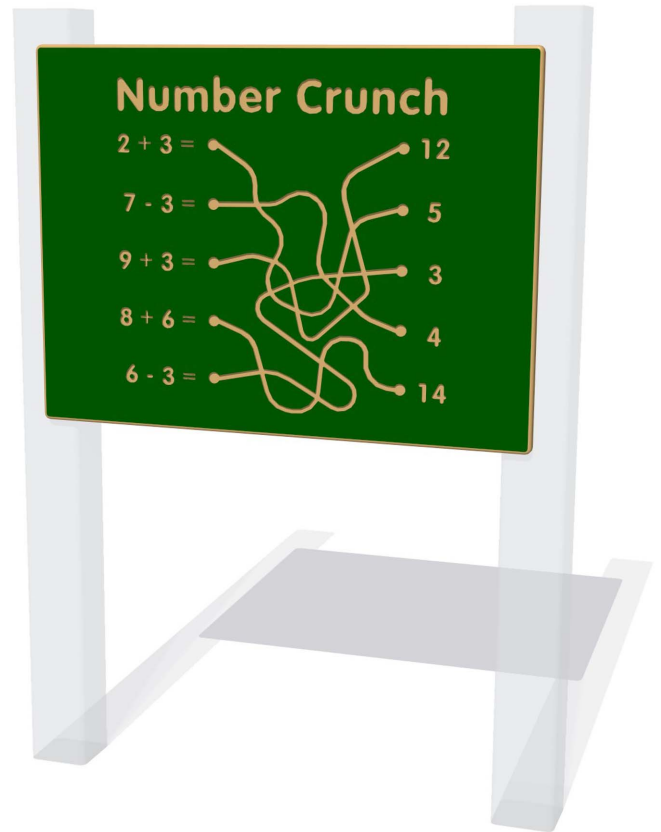

Product Information

FICRUNCH - Number Crunch Assembly Play Panel

BS EN 1176 - Designed to British & European Standards

MATERIALS

Panel - Two Colour High Density Polyethylene (HDPE)

SUPPLY METHOD

Panel - Singular panel

DIMENSIONS

FICRUNCH6

FICRUNCH3

TECHNICAL

Age Range: 2+ Years
 Largest Part: FICRUNCH6 - 595 x 800 x 19mm
 Total Weight: FICRUNCH6 - 6kg
 Surfacing: N/A

Age Range: 2+ Years
 Largest Part: FICRUNCH3 - 800 x 1200 x 19mm
 Total Weight: FICRUNCH3 - 12kg
 Surfacing: N/A