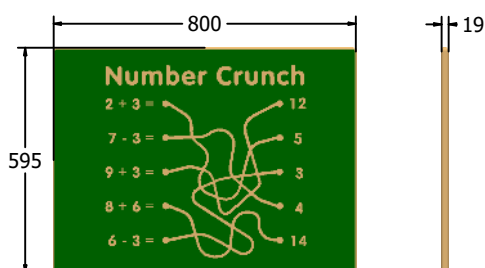

Product Information

FICRUNCH - Number Crunch Assembly Play Panel

BS EN 1176 - Designed to British & European Standards

MATERIALS

Panel - Two Colour High Density Polyethylene (HDPE)

SUPPLY METHOD

Panel - Singular panel

DIMENSIONS

FICRUNCH6

FICRUNCH3

TECHNICAL

Age Range: 2+ Years
 Largest Part: FICRUNCH6 - 595 x 800 x 19mm
 Total Weight: FICRUNCH6 - 6kg
 Surfacing: N/A

Age Range: 2+ Years
 Largest Part: FICRUNCH3 - 800 x 1200 x 19mm
 Total Weight: FICRUNCH3 - 12kg
 Surfacing: N/A