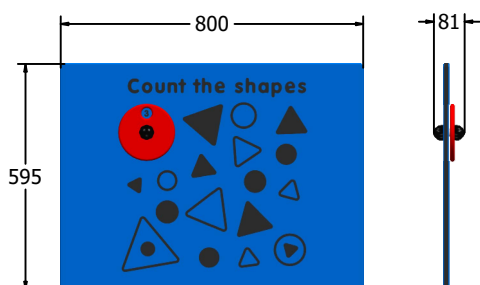

DIMENSIONS

FICOUNT6 Standard Panel
FICOUNT6-AL-WP Panel with Alu Posts