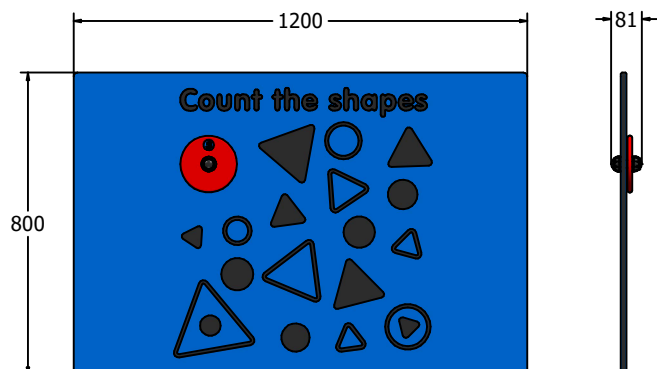

FICOUNT3 Standard Panel
FICOUNT3-AL-WP Panel with Alu Posts

TECHNICAL

Age Range: 2+ Years
Largest Part: FICOUNT6 - 595 x 800 x 81mm
Total Weight: FICOUNT6 - 9kg
Surfacing: N/A

Age Range: 2+ Years
Largest Part: FICOUNT3 - 800 x 1200 x 81mm
Total Weight: FICOUNT3 - 17.5kg
Surfacing: N/A

IMPORTANT: you must specify the colour option you require at the time of order if it is different from the colour listed/shown above, requirements are subject to availability at the time of order