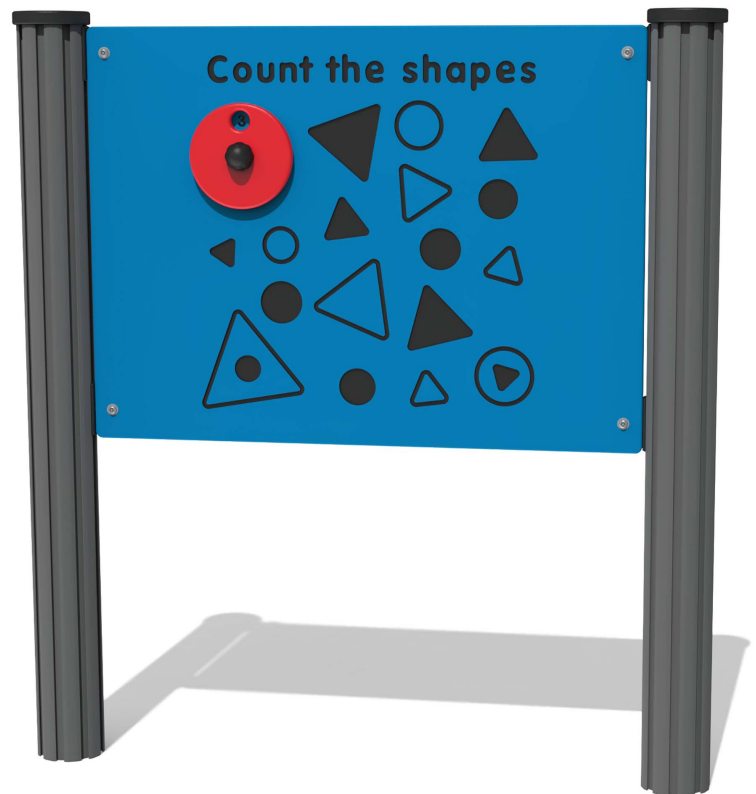

### SUPPLY METHOD

Panel - Singular panel

### FEATURES

**INCLUSIVE** - Panel positioned at accessible height

**NUMBERS** - Practice numeracy/counting skills

### TECHNICAL

Age Range: 2+ Years  
Largest Part: FICOUNT6 - 595 x 800 x 81mm  
Total Weight: FICOUNT6 - 9kg  
Surfacing: N/A

Age Range: 2+ Years  
Largest Part: FICOUNT3 - 800 x 1200 x 81mm  
Total Weight: FICOUNT3 - 17.5kg  
Surfacing: N/A