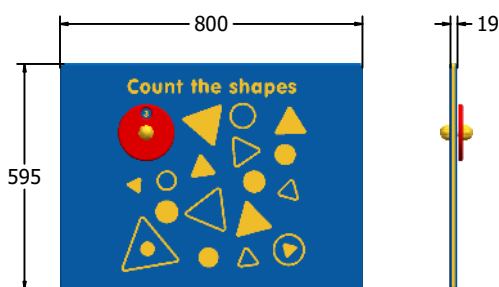

Product Information

FICOUNT - Count the Shapes Play Panel

BS EN 1176 - Designed to British & European Standards

MATERIALS

Panels - Two Colour High Density Polyethylene (HDPE)

SUPPLY METHOD

Panel - Pre-assembled singular panel

DIMENSIONS

FICOUNT6

FICOUNT3

TECHNICAL

Age Range: 2+ Years
 Largest Part: FICOUNT6 - 595 x 800 x 19mm
 Total Weight: FICOUNT6 - 9kg
 Surfacing: N/A

Age Range: 2+ Years
 Largest Part: FICOUNT3 - 800 x 1200 x 19mm
 Total Weight: FICOUNT3 - 17.5kg
 Surfacing: N/A