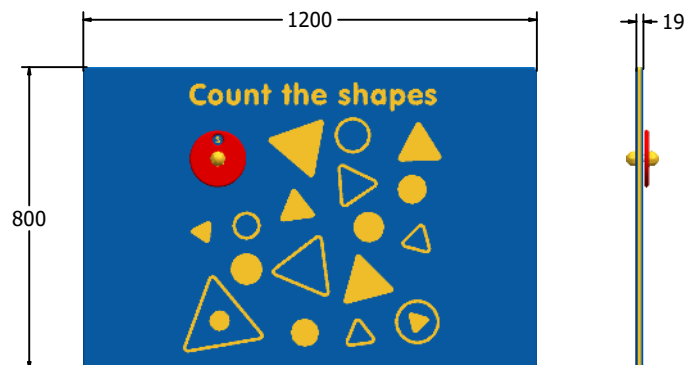

Product Information

FICOUNT - Count the Shapes Play Panel

BS EN 1176 - Designed to British & European Standards

MATERIALS

Panels - Two Colour High Density Polyethylene (HDPE)

SUPPLY METHOD

Panel - Pre-assembled singular panel

DIMENSIONS

FICOUNT6

FICOUNT3

TECHNICAL

Age Range: 2+ Years
 Largest Part: FICOUNT6 - 595 x 800 x 19mm
 Total Weight: FICOUNT6 - 9kg
 Surfacing: N/A

Age Range: 2+ Years
 Largest Part: FICOUNT3 - 800 x 1200 x 19mm
 Total Weight: FICOUNT3 - 17.5kg
 Surfacing: N/A