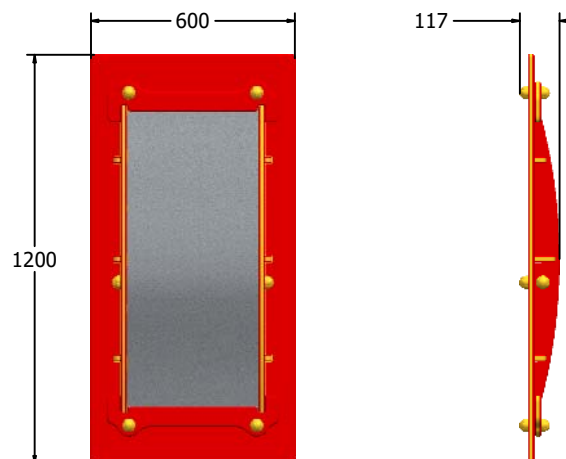

Product Information

FICONVEXL - Convex Mirror Panel

BS EN 1176 - Designed to British & European Standards

MATERIALS

Panels - Two Colour High Density Polyethylene (HDPE)

SUPPLY METHOD

Panel - Fully assembled

DIMENSIONS

TECHNICAL

Age Range: 2+ Years
 Largest Part: FICONVEXL - 1200 x 600 x 117mm
 Total Weight: FICONVEXL - 17.5kg Approx.
 Surfacing: N/A

IMPORTANT: you must specify the colour option you require at the time of order if it is different from the colour listed/shown above, requirements are subject to availability at the time of order