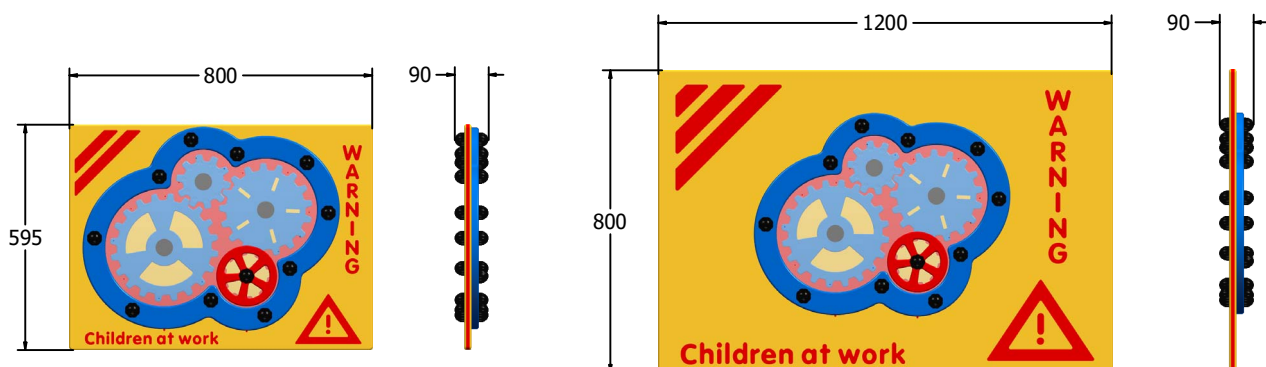

Product Information

FICOG - Children at Work Cog Play Panel

BS EN 1176 - Designed to British & European Standards

MATERIALS

Panels - Two Colour High Density Polyethylene (HDPE)

SUPPLY METHOD

Panel - Pre-assembled singular panel

FEATURES

INCLUSIVE - Activity positioned at accessible height

ROTATE - Four 360° rotating cogs

DIMENSIONS

FICOG6 Standard Panel
FICOG6-AL-WP Panel with Alu Posts

FICOG3 Standard Panel
FICOG3-AL-WP Panel with Alu Posts

TECHNICAL

Age Range: 2+ Years
Largest Part: FICOG6 - 595 x 800 x 90mm
Total Weight: FICOG6 - 11kg
Surfacing: N/A

Age Range: 2+ Years
Largest Part: FICOG3 - 800 x 1200 x 90mm
Total Weight: FICOG3 - 19.5kg
Surfacing: N/A